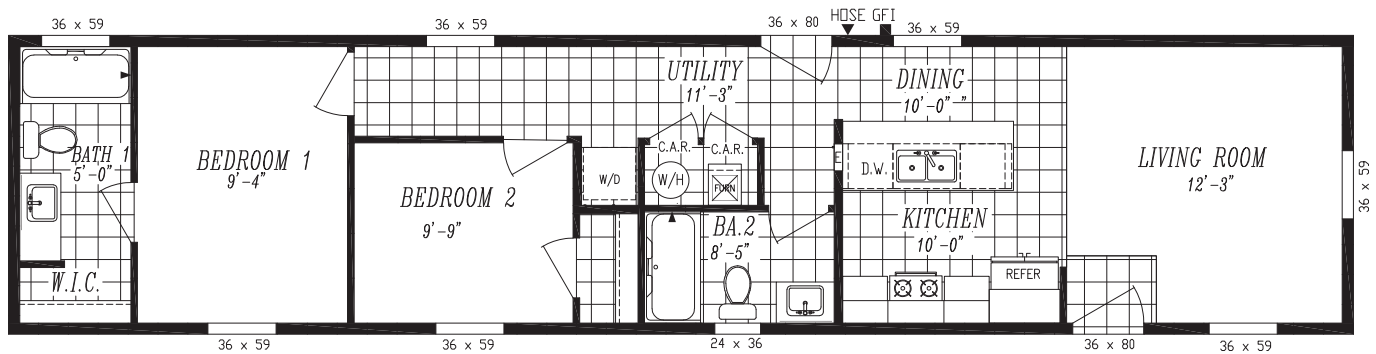

COLUMBIA

RIVER

Clayton
hermiston

MODEL: 1005

13'4" x 60'

800 SQ. FT.

2 BED 2 BATH

- ENERGY STAR® Rated Home
- LP® SmartSide® Panel Siding
- Weather Resistant House Wrap Under Siding
- Architectural Shingles w/ Limited Lifetime Warranty
- 2" x 6" Exterior Walls
- Sherwin Williams Paint - Interior and Exterior
- Tape and Texture with Square Corners
- Baseboard Molding in Vinyl Flooring Areas
- 8' Tall Flat Ceilings
- Hardwood Cabinets (Featuring 42" Tall Overheads)
- 6" Recessed LED Lighting
- Ceiling Fan Prep in Living Room & Family Room
- Fiberglass Tubs and Showers
- Pfister® Faucets Throughout
- Congoleum LUX Vinyl Flooring