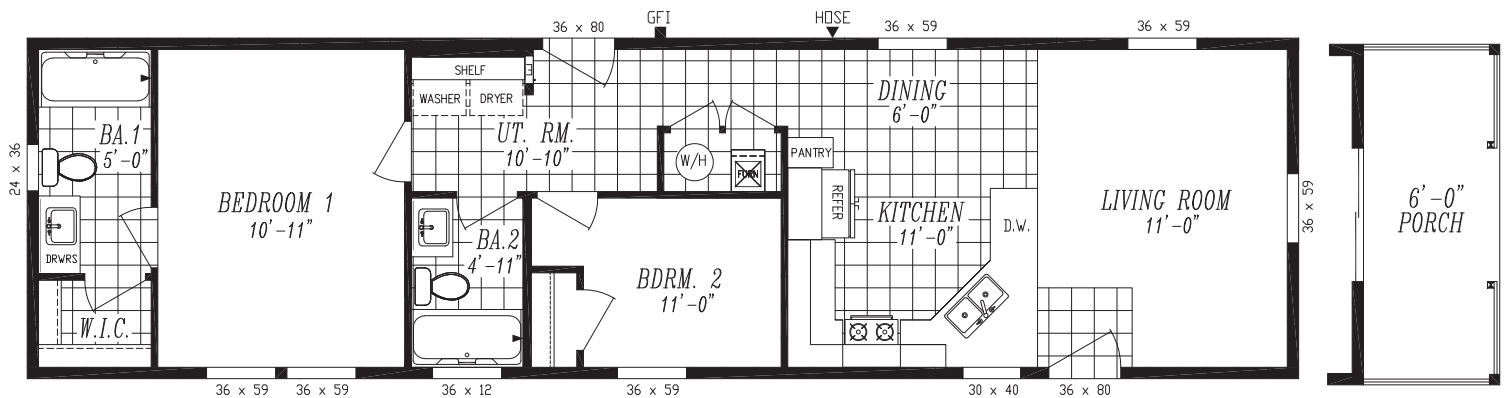

COLUMBIA

RIVER

Clayton
hermiston

MODEL: 1007 | 15' x 56' | 840 SQ. FT. | 2 BED 2 BATH

- ENERGY STAR® Rated Home
- LP® SmartSide® Panel Siding
- Weather Resistant House Wrap Under Siding
- Architectural Shingles w/ Limited Lifetime Warranty
- 2" x 6" Exterior Walls
- Sherwin Williams Paint - Interior and Exterior
- Tape and Texture with Square Corners
- Baseboard Molding in Vinyl Flooring Areas
- 8' Tall Flat Ceilings
- Hardwood Cabinets (Featuring 42" Tall Overheads)
- 6" Recessed LED Lighting
- Ceiling Fan Prep in Living Room & Family Room
- Fiberglass Tubs and Showers
- Pfister® Faucets Throughout
- Congoleum LUX Vinyl Flooring