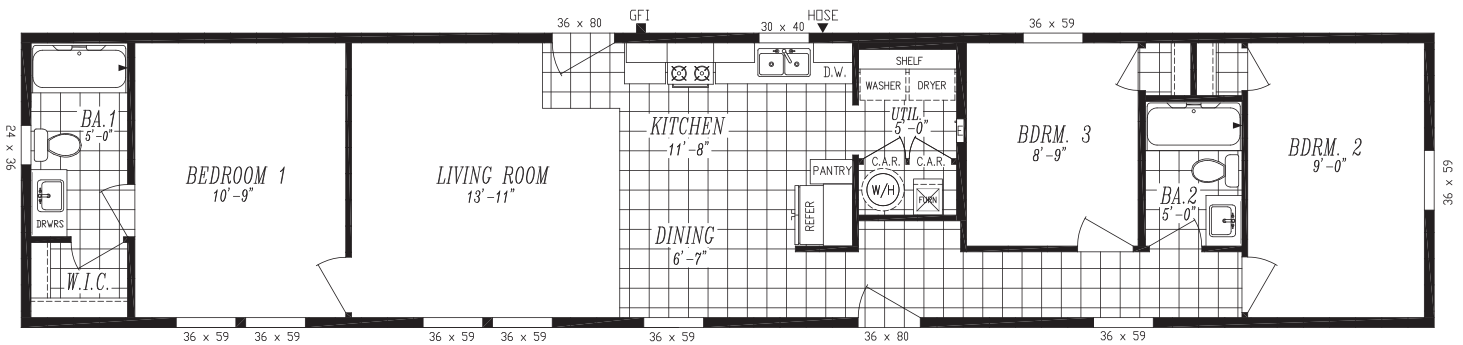

COLUMBIA

RIVER

MODEL: 1010 | 15' x 72' | 1,080 SQ. FT. | 3 BED 2 BATH

- ENERGY STAR® Rated Home
- LP® SmartSide® Panel Siding
- Weather Resistant House Wrap Under Siding
- Architectural Shingles w/ Limited Lifetime Warranty
- 2" x 6" Exterior Walls
- Sherwin Williams Paint - Interior and Exterior
- Tape and Texture with Square Corners
- Baseboard Molding in Vinyl Flooring Areas
- 8' Tall Flat Ceilings
- Hardwood Cabinets (Featuring 42" Tall Overheads)
- 6" Recessed LED Lighting
- Ceiling Fan Prep in Living Room & Family Room
- Fiberglass Tubs and Showers
- Pfister® Faucets Throughout
- Congoleum LUX Vinyl Flooring