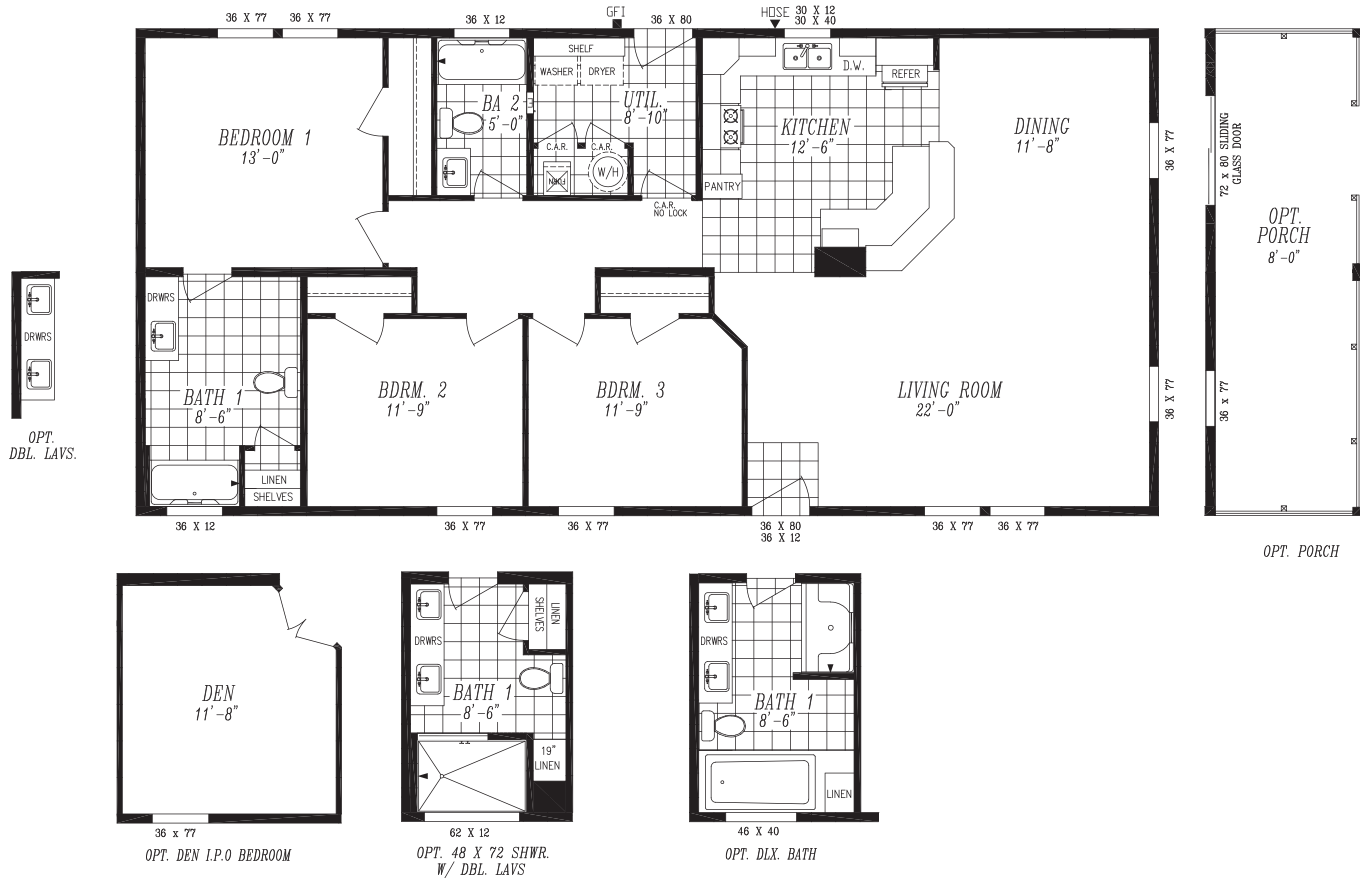

COLUMBIA

RIVER

MODEL: 2021 | 26'8" x 56' | 1493 SQ. FT. | 3 BED 2 BATH

- ENERGY STAR® Rated Home
- LP® SmartSide® Panel Siding
- Weather Resistant House Wrap Under Siding
- Large Dormer w/ Board and Batton Accent Area
- Oversized Eaves and Overhangs
- Architectural Shingles w/ Limited Lifetime Warranty
- 2" x 6" Exterior Walls
- Sherwin Williams Paint - Interior and Exterior
- Tape and Texture with Square Corners
- Baseboard Molding in Vinyl Flooring Areas
- 9' Tall Flat Ceilings
- Hardwood Cabinets (Featuring 42" Tall Overheads)
- 6" Recessed LED Lighting
- Ceiling Fan Prep in Living Room & Family Room
- Fiberglass Tubs and Showers