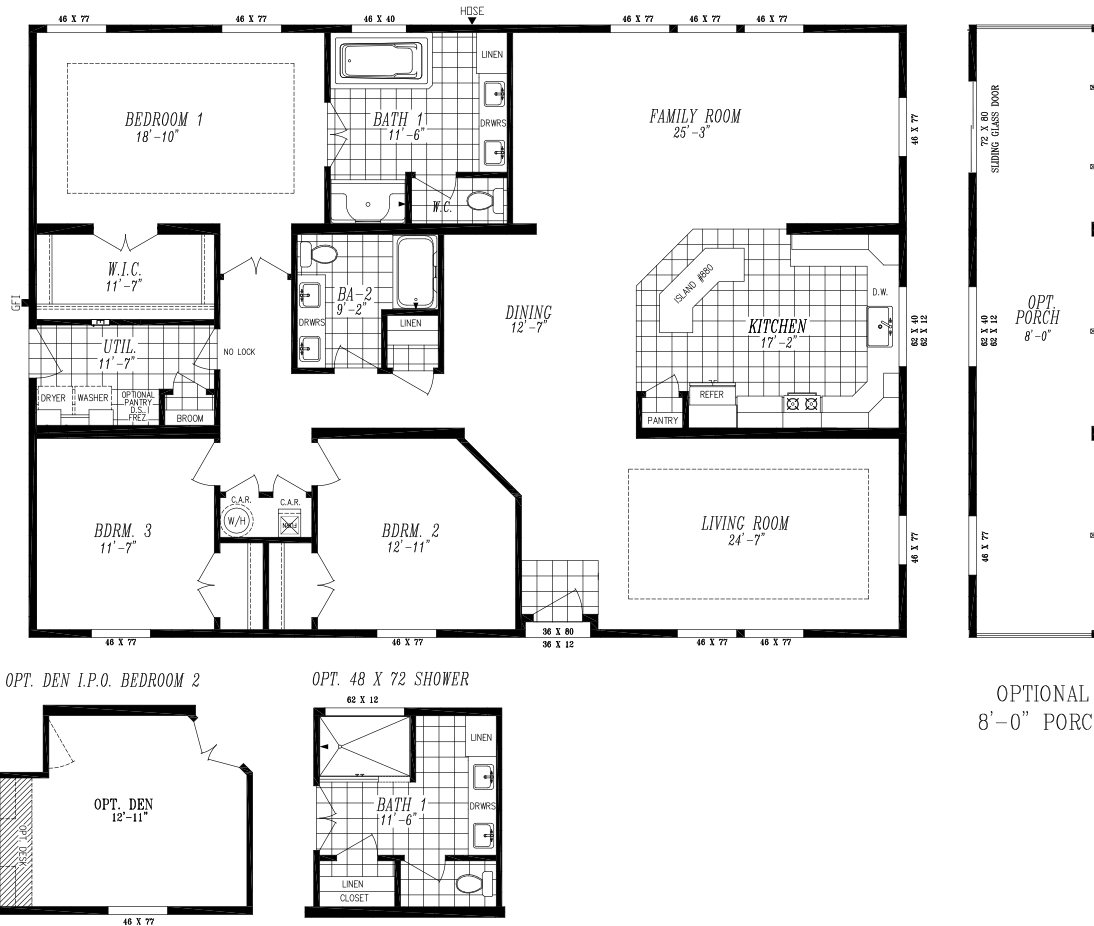

# MAJESTIC COLLECTION

9584-S | 40' x 57'4" | 2289 SQ. FT. | 3 BED 2 BATH

- ENERGY STAR® Rated Home
- Cement Lap Siding with Structural Sheathing - Front Door Sidewall
- LP® SmartSide® Panel Siding - End Walls and Back Door Sidewall
- Weather Resistant House Wrap Under Siding
- Recessed Front Entry with Composite Decking
- Large Dormer w/ Eyebrow and Shake Accent Area
- Oversized Eaves and Overhangs
- Architectural Shingles w/ Limited Lifetime Warranty
- 2" x 6" Exterior Walls
- Sherwin Williams Paint - Interior and Exterior
- Tape and Texture with Square Corners
- Tray Ceiling in Living Room and Bedroom #1
- 2" x 4" Interior Walls
- Baseboard Molding Throughout
- 9' Tall Flat Ceilings
- Hardwood Cabinets (Featuring 42" Tall Overheads)
- 6" Recessed LED Lighting
- Ceiling Fan Prep in Living Room & Family Room
- Fiberglass Tubs and Showers
- Pfister® Faucets Throughout

### DELUXE PRIMARY BATH

- 60" Walk In shower w/ Frameless Door
- 6' Rectangular Soaking Tub
- Dual Rectangular Sinks
- Linen Storage