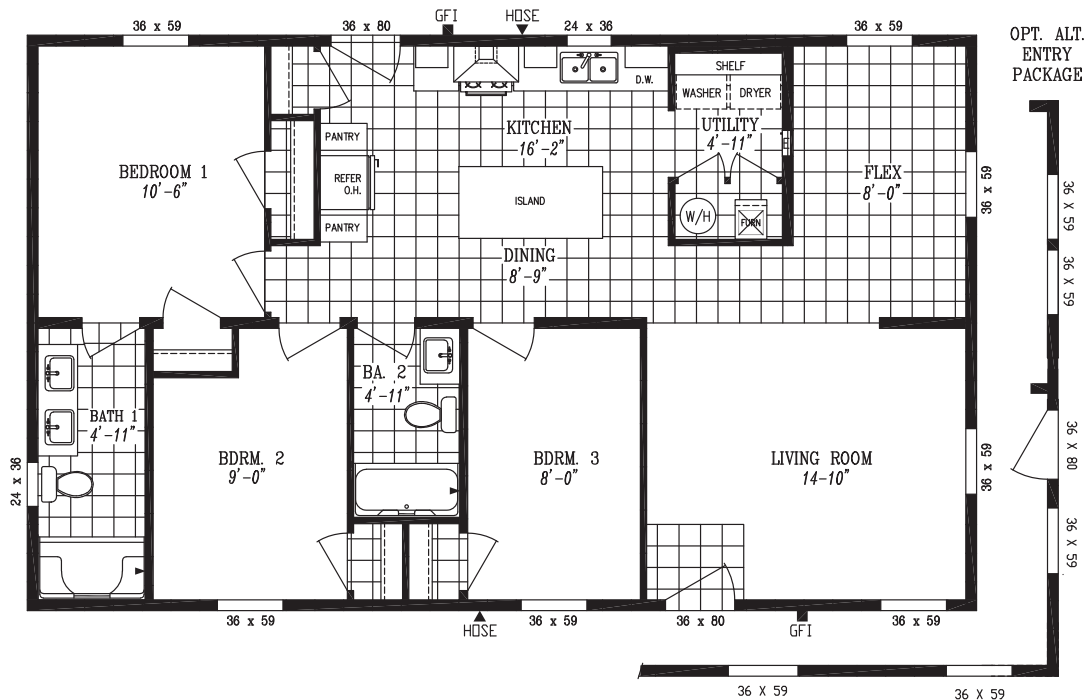

## Beautiful Morning

26' 8" x 44' | 1,173 sq. ft. | 3 Bed 2 Bath

- 8' Tall Flat Ceilings
- LP® SmartSide® Panel Siding with 5/50 Year Limited Warranty
- Weather Resistant House Wrap Under Siding
- Sherwin Williams Paint - Interior and Exterior
- Tape and Texture with Square Corners
- 2" x 6" Exterior Walls
- ENERGY STAR® Rated Home
- Hardwood Cabinets (Featuring 42" Tall Overheads)
- 6" Recessed LED Lighting
- Ceiling Fan Prep in Living Room & Bedrooms
- Fiberglass Tubs and Showers