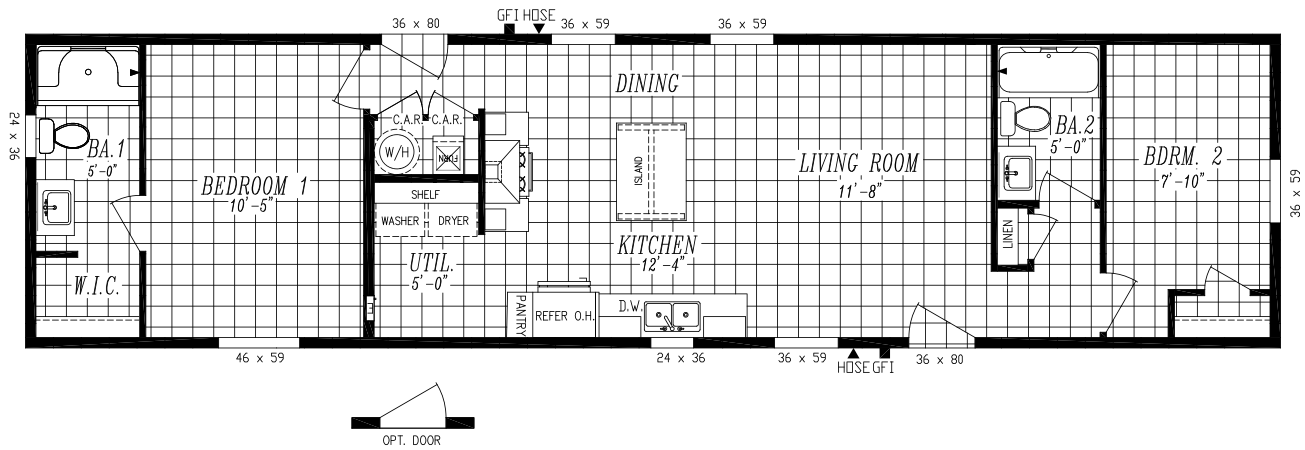

## Born to Run

15' x 60' | 900 sq. ft. | 2 Bed 2 Bath

- 8' Tall Flat Ceilings
- LP® SmartSide® Panel Siding with 5/50 Year Limited Warranty
- Weather Resistant House Wrap Under Siding
- Sherwin Williams Paint - Interior and Exterior
- Tape and Texture with Square Corners
- 2" x 6" Exterior Walls
- ENERGY STAR® Rated Home
- Hardwood Cabinets (Featuring 42" Tall Overheads)
- 6" Recessed LED Lighting
- Ceiling Fan Prep in Living Room & Bedrooms
- Fiberglass Tubs and Showers