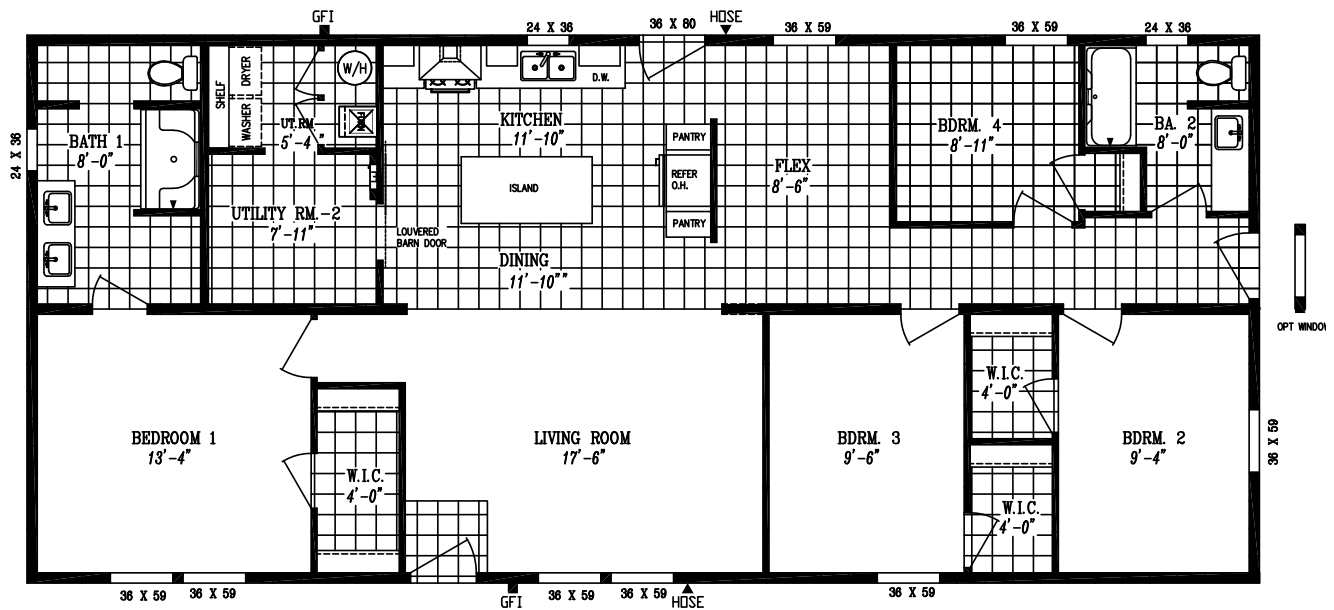

Brown Eyed Girl

26' 8" x 60' | 1,600 sq. ft. | 4 Bed 2 Bath

- 8' Tall Flat Ceilings
- LP® SmartSide® Panel Siding with 5/50 Year Limited Warranty
- Weather Resistant House Wrap Under Siding
- Sherwin Williams Paint - Interior and Exterior
- Tape and Texture with Square Corners
- 2" x 6" Exterior Walls
- ENERGY STAR® Rated Home
- Hardwood Cabinets (Featuring 42" Tall Overheads)
- 6" Recessed LED Lighting
- Ceiling Fan Prep in Living Room & Bedrooms
- Fiberglass Tubs and Showers
- Stainless Steel Appliances (Featuring 18' Top Freezer)
- Pfister® Faucets Throughout (Featuring Stainless Pull Down in Kitchen)
- 36" Stainless Steel European Range Hood
- Congoleum LUX Vinyl Flooring
- Shaw® 25 oz. Stain Resistant Carpet
- Kwikset® Door Hardware (Featuring Thumbblatch Front Door)
- Craftsman Style Front Door & 9 Lite Rear Door
- Architectural Shingles w/ Limited Lifetime Warranty
- ecobee® Smart Thermostat
- Carrier SmartComfort® Electric Furnace