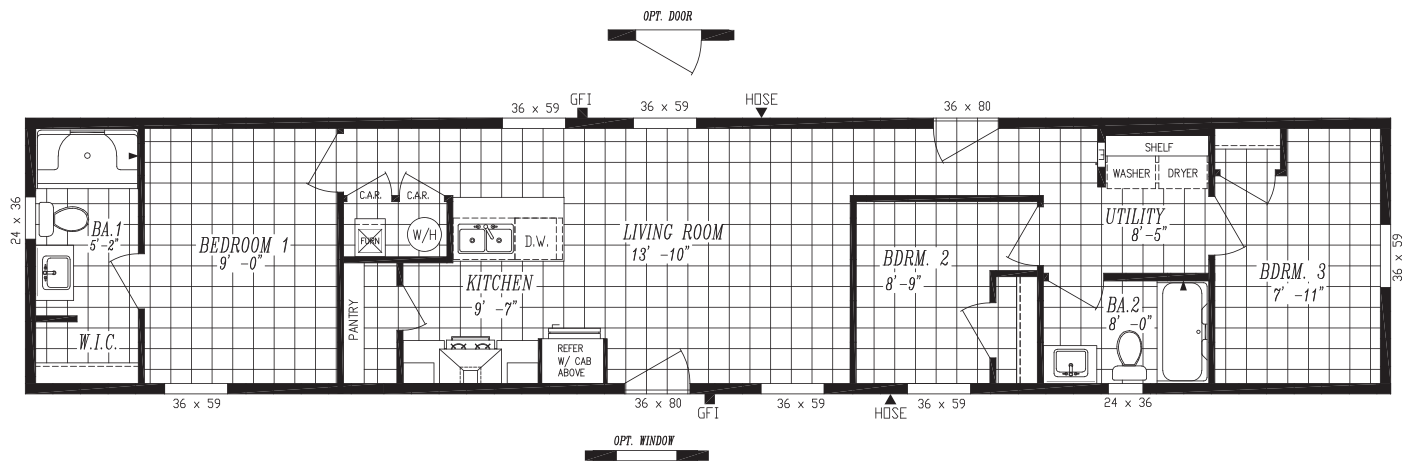

## Good Vibrations

13' 4" x 66' | 880 sq. ft. | 3 Bed 2 Bath

- 8' Tall Flat Ceilings
- LP® SmartSide® Panel Siding with 5/50 Year Limited Warranty
- Weather Resistant House Wrap Under Siding
- Sherwin Williams Paint - Interior and Exterior
- Tape and Texture with Square Corners
- 2" x 6" Exterior Walls
- ENERGY STAR® Rated Home
- Hardwood Cabinets (Featuring 42" Tall Overheads)
- 6" Recessed LED Lighting
- Ceiling Fan Prep in Living Room & Bedrooms
- Fiberglass Tubs and Showers
- Stainless Steel Appliances (Featuring 18' Top Freezer)
- Pfister® Faucets Throughout (Featuring Stainless Pull Down in Kitchen)
- 36" Stainless Steel European Range Hood
- Congoleum LUX Vinyl Flooring
- Shaw® 25 oz. Stain Resistant Carpet
- Kwikset® Door Hardware (Featuring Thumbblatch Front Door)
- Craftsman Style Front Door & 9 Lite Rear Door
- Architectural Shingles w/ Limited Lifetime Warranty
- ecobee® Smart Thermostat
- Carrier SmartComfort® Electric Furnace