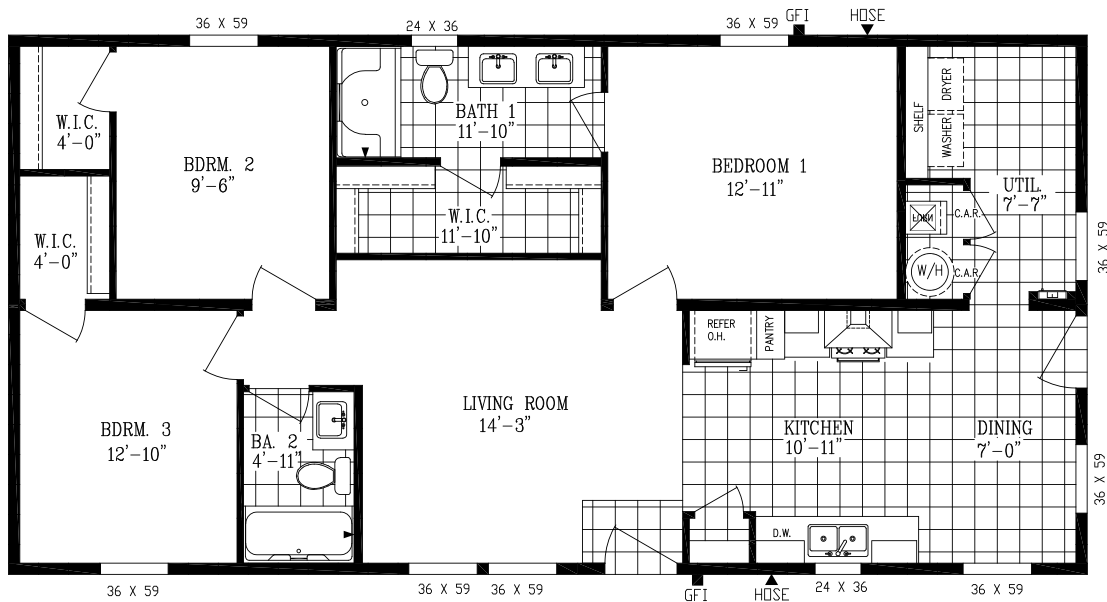

Here Comes the Sun

24' x 48' | 1,152 sq. ft. | 3 Bed 2 Bath

- 8' Tall Flat Ceilings
- LP® SmartSide® Panel Siding with 5/50 Year Limited Warranty
- Weather Resistant House Wrap Under Siding
- Sherwin Williams Paint - Interior and Exterior
- Tape and Texture with Square Corners
- 2" x 6" Exterior Walls
- ENERGY STAR® Rated Home
- Hardwood Cabinets (Featuring 42" Tall Overheads)
- 6" Recessed LED Lighting
- Ceiling Fan Prep in Living Room & Bedrooms
- Fiberglass Tubs and Showers
- Stainless Steel Appliances (Featuring 18' Top Freezer)
- Pfister® Faucets Throughout (Featuring Stainless Pull Down in Kitchen)
- 36" Stainless Steel European Range Hood
- Congoleum LUX Vinyl Flooring
- Shaw® 25 oz. Stain Resistant Carpet
- Kwikset® Door Hardware (Featuring Thumbblatch Front Door)
- Craftsman Style Front Door & 9 Lite Rear Door
- Architectural Shingles w/ Limited Lifetime Warranty
- ecobee® Smart Thermostat
- Carrier SmartComfort® Electric Furnace