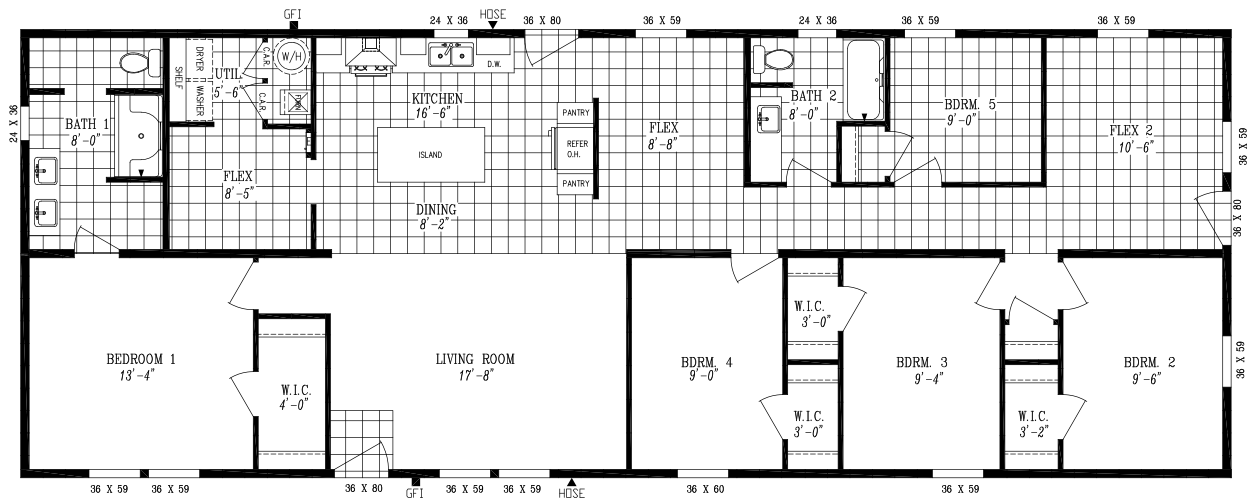

Hey Jude

26' 8" x 72' | 1,920 sq. ft. | 5 Bed 2 Bath

OPT. EXTENDED FLEX ROOM.

- 8' Tall Flat Ceilings
- LP® SmartSide® Panel Siding with 5/50 Year Limited Warranty
- Weather Resistant House Wrap Under Siding
- Sherwin Williams Paint - Interior and Exterior
- Tape and Texture with Square Corners
- 2" x 6" Exterior Walls
- ENERGY STAR® Rated Home
- Hardwood Cabinets (Featuring 42" Tall Overheads)
- 6" Recessed LED Lighting
- Ceiling Fan Prep in Living Room & Bedrooms
- Fiberglass Tubs and Showers
- Stainless Steel Appliances (Featuring 18' Top Freezer)
- Pfister® Faucets Throughout (Featuring Stainless Pull Down in Kitchen)
- 36" Stainless Steel European Range Hood
- Congoleum LUX Vinyl Flooring
- Shaw® 25 oz. Stain Resistant Carpet
- Kwikset® Door Hardware (Featuring Thumbblatch Front Door)
- Craftsman Style Front Door & 9 Lite Rear Door
- Architectural Shingles w/ Limited Lifetime Warranty
- ecobee® Smart Thermostat
- Carrier SmartComfort® Electric Furnace