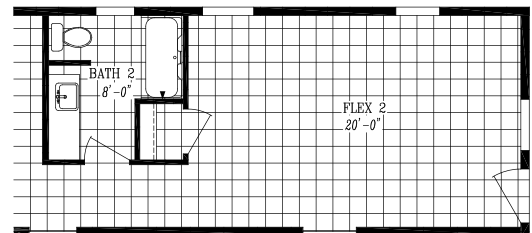

Hey Jude

26' 8" x 72' | 1,920 sq. ft. | 5 Bed 2 Bath

OPT. EXTENDED FLEX ROOM.

- 8' Tall Flat Ceilings
- LP® SmartSide® Panel Siding with 5/50 Year Limited Warranty
- Weather Resistant House Wrap Under Siding
- Sherwin Williams Paint - Interior and Exterior
- Tape and Texture with Square Corners
- 2" x 6" Exterior Walls
- ENERGY STAR® Rated Home
- Hardwood Cabinets (Featuring 42" Tall Overheads)
- 6" Recessed LED Lighting
- Ceiling Fan Prep in Living Room & Bedrooms
- Fiberglass Tubs and Showers
- Stainless Steel Appliances (Featuring 18' Top Freezer)
- Pfister® Faucets Throughout (Featuring Stainless Pull Down in Kitchen)
- 36" Stainless Steel European Range Hood
- Congoleum LUX Vinyl Flooring
- Shaw® 25 oz. Stain Resistant Carpet
- Kwikset® Door Hardware (Featuring Thumbblatch Front Door)
- Craftsman Style Front Door & 9 Lite Rear Door
- Architectural Shingles w/ Limited Lifetime Warranty
- ecobee® Smart Thermostat
- Carrier SmartComfort® Electric Furnace