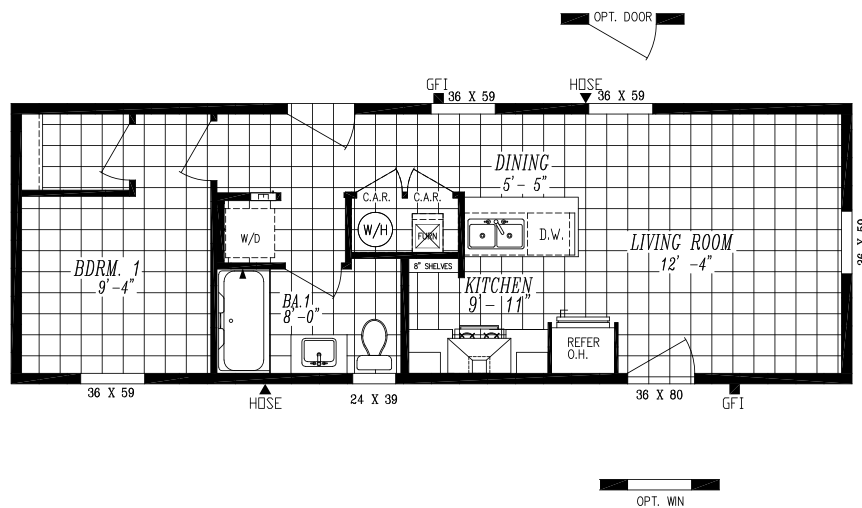

## Imagine

13' 4" x 40' | 533 sq. ft. | 1 Bed 1 Bath

- 8' Tall Flat Ceilings
- LP® SmartSide® Panel Siding with 5/50 Year Limited Warranty
- Weather Resistant House Wrap Under Siding
- Sherwin Williams Paint - Interior and Exterior
- Tape and Texture with Square Corners
- 2" x 6" Exterior Walls
- ENERGY STAR® Rated Home
- Hardwood Cabinets (Featuring 42" Tall Overheads)
- 6" Recessed LED Lighting
- Ceiling Fan Prep in Living Room & Bedrooms
- Fiberglass Tubs and Showers
- Stainless Steel Appliances (Featuring 18' Top Freezer)
- Pfister® Faucets Throughout (Featuring Stainless Pull Down in Kitchen)
- 36" Stainless Steel European Range Hood
- Congoleum LUX Vinyl Flooring
- Shaw® 25 oz. Stain Resistant Carpet
- Kwikset® Door Hardware (Featuring Thumbblatch Front Door)
- Craftsman Style Front Door & 9 Lite Rear Door
- Architectural Shingles w/ Limited Lifetime Warranty
- ecobee® Smart Thermostat
- Carrier SmartComfort® Electric Furnace