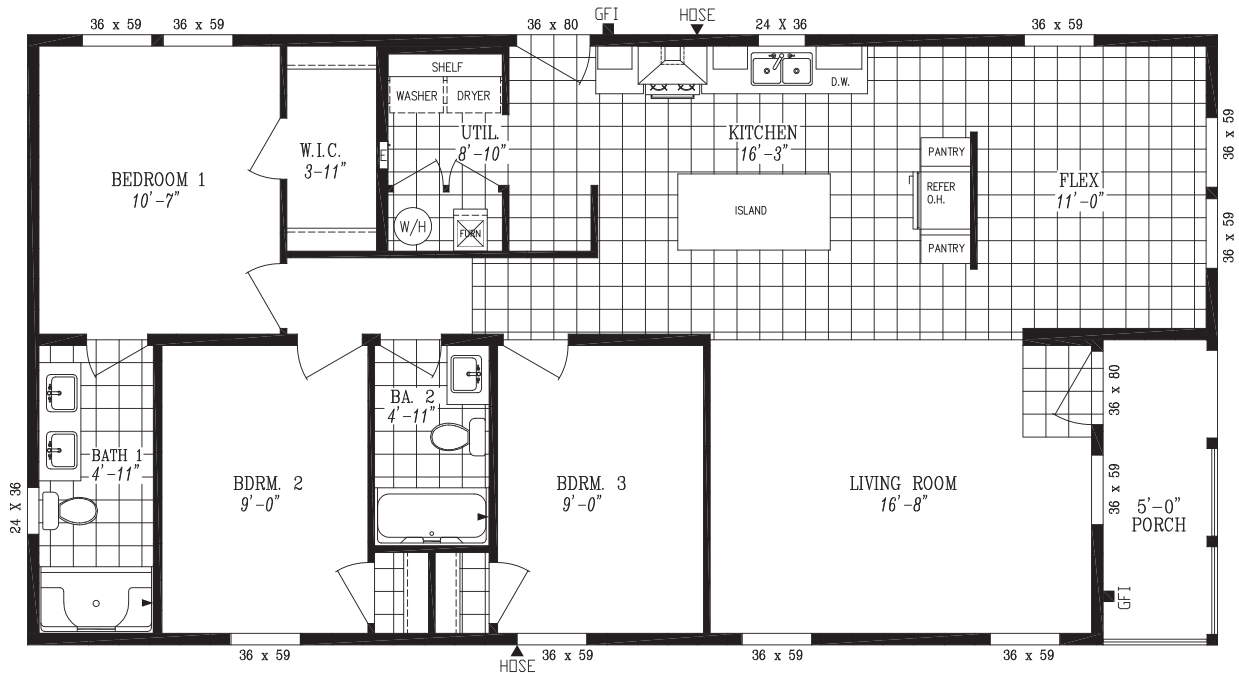

Johnny B Goode

26' 8" x 52' / 46' | 1,306 sq. ft. | 3 Bed 2 Bath

- 8' Tall Flat Ceilings
- LP® SmartSide® Panel Siding with 5/50 Year Limited Warranty
- Weather Resistant House Wrap Under Siding
- Sherwin Williams Paint - Interior and Exterior
- Tape and Texture with Square Corners
- 2" x 6" Exterior Walls
- ENERGY STAR® Rated Home
- Hardwood Cabinets (Featuring 42" Tall Overheads)
- 6" Recessed LED Lighting
- Ceiling Fan Prep in Living Room & Bedrooms
- Fiberglass Tubs and Showers
- Stainless Steel Appliances (Featuring 18' Top Freezer)
- Pfister® Faucets Throughout (Featuring Stainless Pull Down in Kitchen)
- 36" Stainless Steel European Range Hood
- Congoleum LUX Vinyl Flooring
- Shaw® 25 oz. Stain Resistant Carpet
- Kwikset® Door Hardware (Featuring Thumbblatch Front Door)
- Craftsman Style Front Door & 9 Lite Rear Door
- Architectural Shingles w/ Limited Lifetime Warranty
- ecobee® Smart Thermostat
- Carrier SmartComfort® Electric Furnace