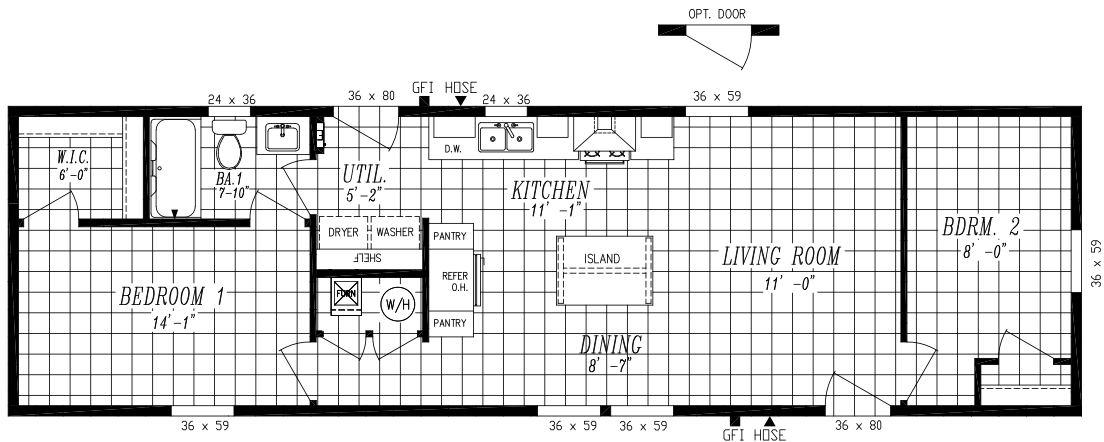

## Layla

15' x 52' | 780 sq. ft. | 2 Bed 1 Bath

- 8' Tall Flat Ceilings
- LP® SmartSide® Panel Siding with 5/50 Year Limited Warranty
- Weather Resistant House Wrap Under Siding
- Sherwin Williams Paint - Interior and Exterior
- Tape and Texture with Square Corners
- 2" x 6" Exterior Walls
- ENERGY STAR® Rated Home
- Hardwood Cabinets (Featuring 42" Tall Overheads)
- 6" Recessed LED Lighting
- Ceiling Fan Prep in Living Room & Bedrooms
- Fiberglass Tubs and Showers