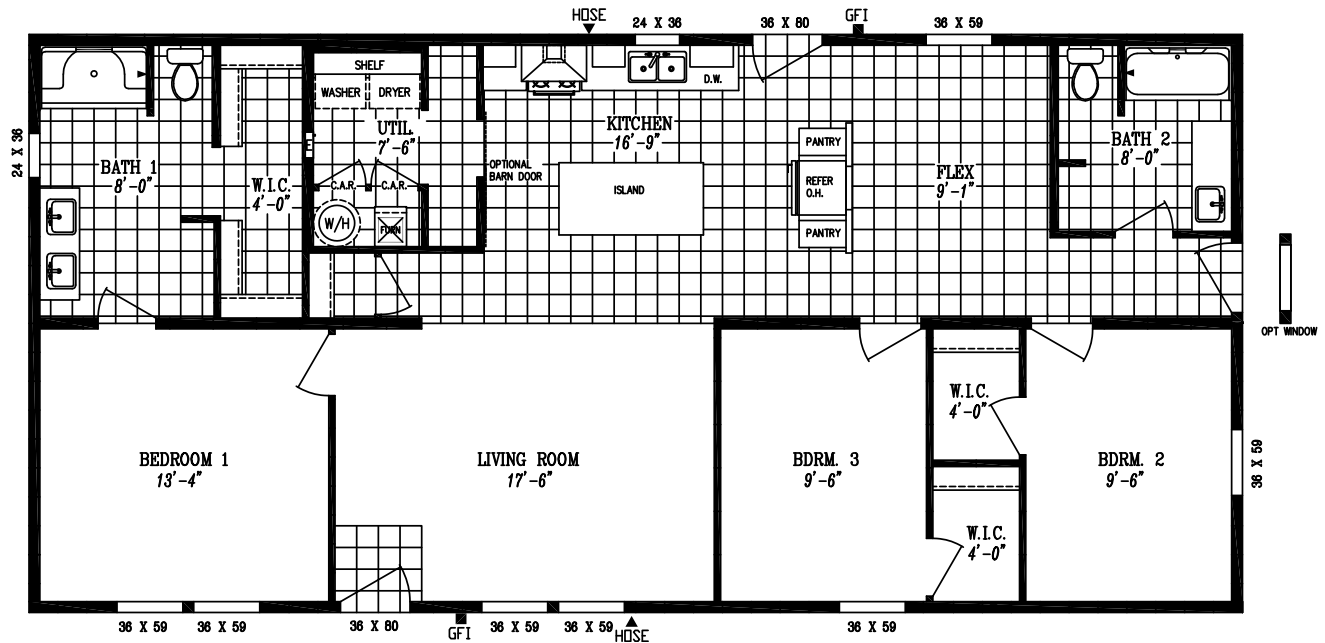

Let It Be

26' 8" x 56' | 1,493 sq. ft. | 3 Bed 2 Bath

- 8' Tall Flat Ceilings
- LP® SmartSide® Panel Siding with 5/50 Year Limited Warranty
- Weather Resistant House Wrap Under Siding
- Sherwin Williams Paint - Interior and Exterior
- Tape and Texture with Square Corners
- 2" x 6" Exterior Walls
- ENERGY STAR® Rated Home
- Hardwood Cabinets (Featuring 42" Tall Overheads)
- 6" Recessed LED Lighting
- Ceiling Fan Prep in Living Room & Bedrooms
- Fiberglass Tubs and Showers