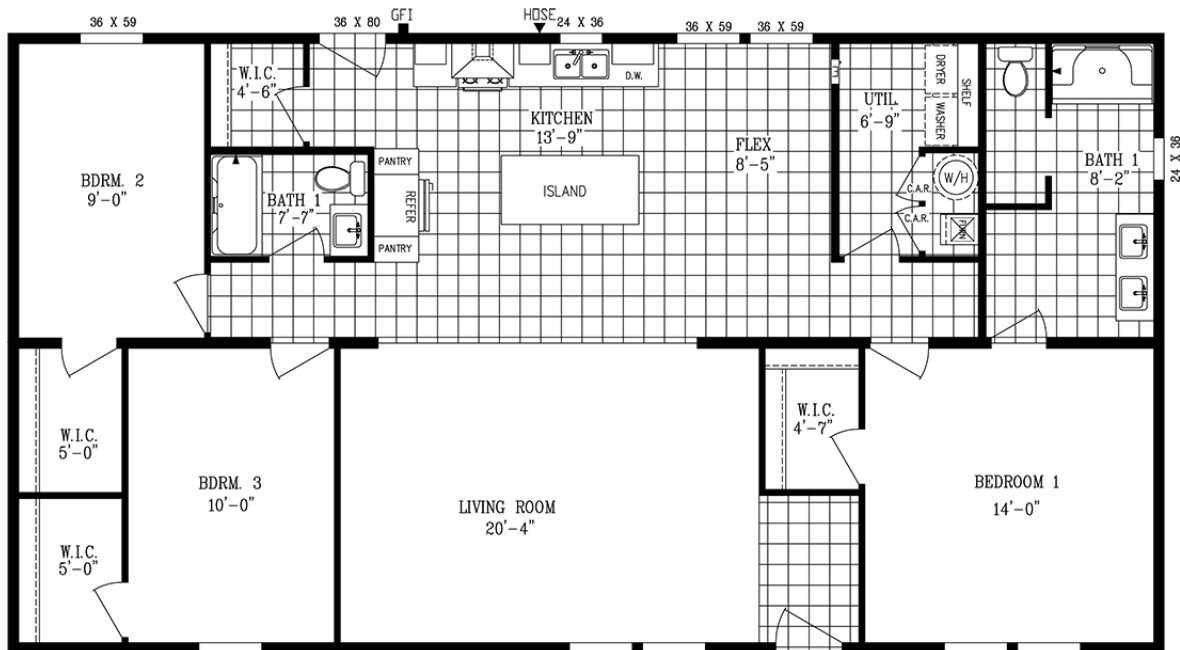

Limelight

30' x 56' | 1,680 sq. ft. | 3 Bed 2 Bath

- 8' Tall Flat Ceilings
- LP® SmartSide® Panel Siding with 5/50 Year Limited Warranty
- Weather Resistant House Wrap Under Siding
- Sherwin Williams Paint - Interior and Exterior
- Tape and Texture with Square Corners
- 2" x 6" Exterior Walls
- ENERGY STAR® Rated Home
- Hardwood Cabinets (Featuring 42" Tall Overheads)
- 6" Recessed LED Lighting
- Ceiling Fan Prep in Living Room & Bedrooms
- Fiberglass Tubs and Showers