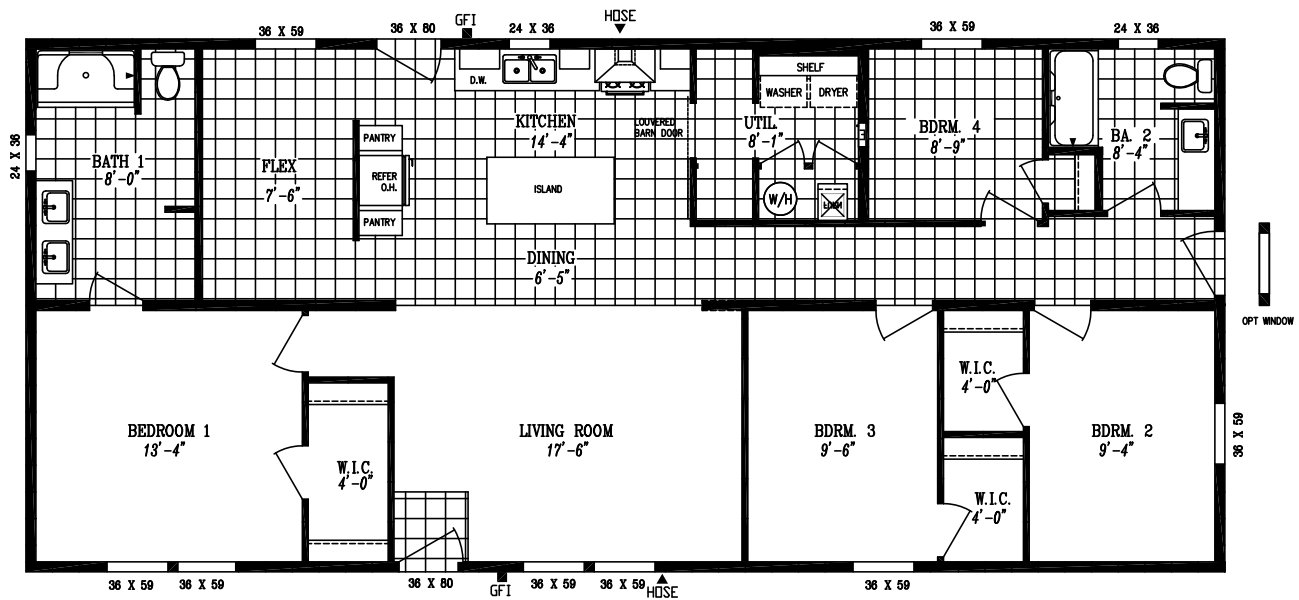

Lovely Day

26' 8" x 60' | 1,600 sq. ft. | 3 Bed 2 Bath

- 8' Tall Flat Ceilings
- LP® SmartSide® Panel Siding with 5/50 Year Limited Warranty
- Weather Resistant House Wrap Under Siding
- Sherwin Williams Paint - Interior and Exterior
- Tape and Texture with Square Corners
- 2" x 6" Exterior Walls
- ENERGY STAR® Rated Home
- Hardwood Cabinets (Featuring 42" Tall Overheads)
- 6" Recessed LED Lighting
- Ceiling Fan Prep in Living Room & Bedrooms
- Fiberglass Tubs and Showers
- Stainless Steel Appliances (Featuring 18' Top Freezer)
- Pfister® Faucets Throughout (Featuring Stainless Pull Down in Kitchen)
- 36" Stainless Steel European Range Hood
- Congoleum LUX Vinyl Flooring
- Shaw® 25 oz. Stain Resistant Carpet
- Kwikset® Door Hardware (Featuring Thumbblatch Front Door)
- Craftsman Style Front Door & 9 Lite Rear Door
- Architectural Shingles w/ Limited Lifetime Warranty
- ecobee® Smart Thermostat
- Carrier SmartComfort® Electric Furnace