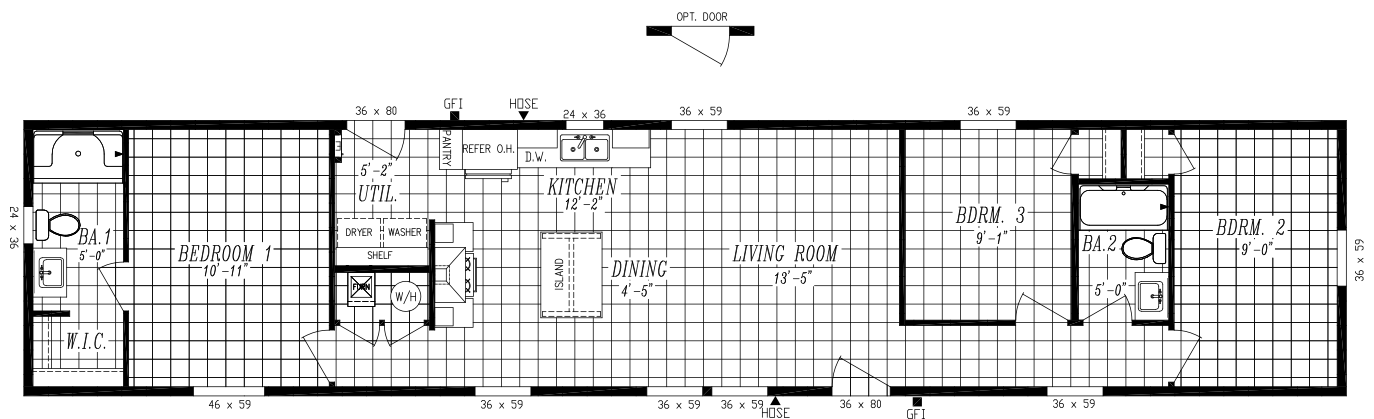

Move On Up

15' x 72' | 1,080 sq. ft. | 3 Bed 2 Bath

- 8' Tall Flat Ceilings
- LP® SmartSide® Panel Siding with 5/50 Year Limited Warranty
- Weather Resistant House Wrap Under Siding
- Sherwin Williams Paint - Interior and Exterior
- Tape and Texture with Square Corners
- 2" x 6" Exterior Walls
- ENERGY STAR® Rated Home
- Hardwood Cabinets (Featuring 42" Tall Overheads)
- 6" Recessed LED Lighting
- Ceiling Fan Prep in Living Room & Bedrooms
- Fiberglass Tubs and Showers
- Stainless Steel Appliances (Featuring 18' Top Freezer)
- Pfister® Faucets Throughout (Featuring Stainless Pull Down in Kitchen)
- 36" Stainless Steel European Range Hood
- Congoleum LUX Vinyl Flooring
- Shaw® 25 oz. Stain Resistant Carpet
- Kwikset® Door Hardware (Featuring Thumbblatch Front Door)
- Craftsman Style Front Door & 9 Lite Rear Door
- Architectural Shingles w/ Limited Lifetime Warranty
- ecobee® Smart Thermostat
- Carrier SmartComfort® Electric Furnace