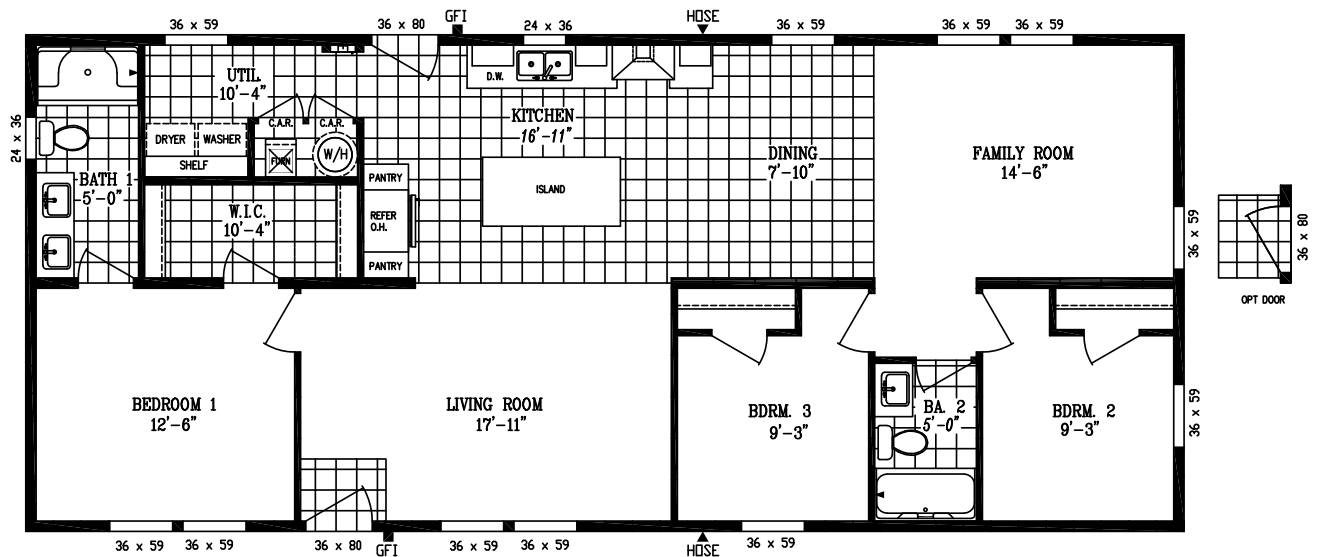

## My Girl

24' x 56' | 1,344 sq. ft. | 3 Bed 2 Bath

- 8' Tall Flat Ceilings
- LP® SmartSide® Panel Siding with 5/50 Year Limited Warranty
- Weather Resistant House Wrap Under Siding
- Sherwin Williams Paint - Interior and Exterior
- Tape and Texture with Square Corners
- 2" x 6" Exterior Walls
- ENERGY STAR® Rated Home
- Hardwood Cabinets (Featuring 42" Tall Overheads)
- 6" Recessed LED Lighting
- Ceiling Fan Prep in Living Room & Bedrooms
- Fiberglass Tubs and Showers
- Stainless Steel Appliances (Featuring 18' Top Freezer)
- Pfister® Faucets Throughout (Featuring Stainless Pull Down in Kitchen)
- 36" Stainless Steel European Range Hood
- Congoleum LUX Vinyl Flooring
- Shaw® 25 oz. Stain Resistant Carpet
- Kwikset® Door Hardware (Featuring Thumbblatch Front Door)
- Craftsman Style Front Door & 9 Lite Rear Door
- Architectural Shingles w/ Limited Lifetime Warranty
- ecobee® Smart Thermostat
- Carrier SmartComfort® Electric Furnace