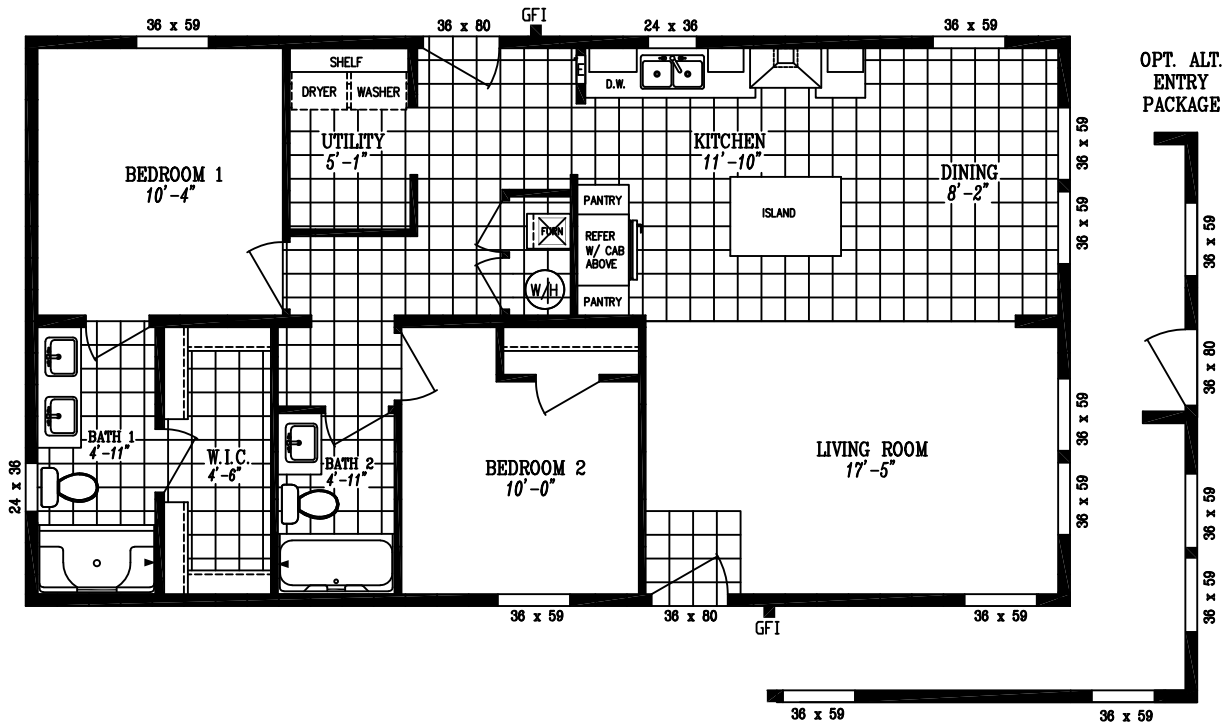

Rising Sun

24' x 44' | 1,080 sq. ft. | 2 Bed 2 Bath

OPT. ALT.
ENTRY
PACKAGE

- 8' Tall Flat Ceilings
- LP® SmartSide® Panel Siding with 5/50 Year Limited Warranty
- Weather Resistant House Wrap Under Siding
- Sherwin Williams Paint - Interior and Exterior
- Tape and Texture with Square Corners
- 2" x 6" Exterior Walls
- ENERGY STAR® Rated Home
- Hardwood Cabinets (Featuring 42" Tall Overheads)
- 6" Recessed LED Lighting
- Ceiling Fan Prep in Living Room & Bedrooms
- Fiberglass Tubs and Showers