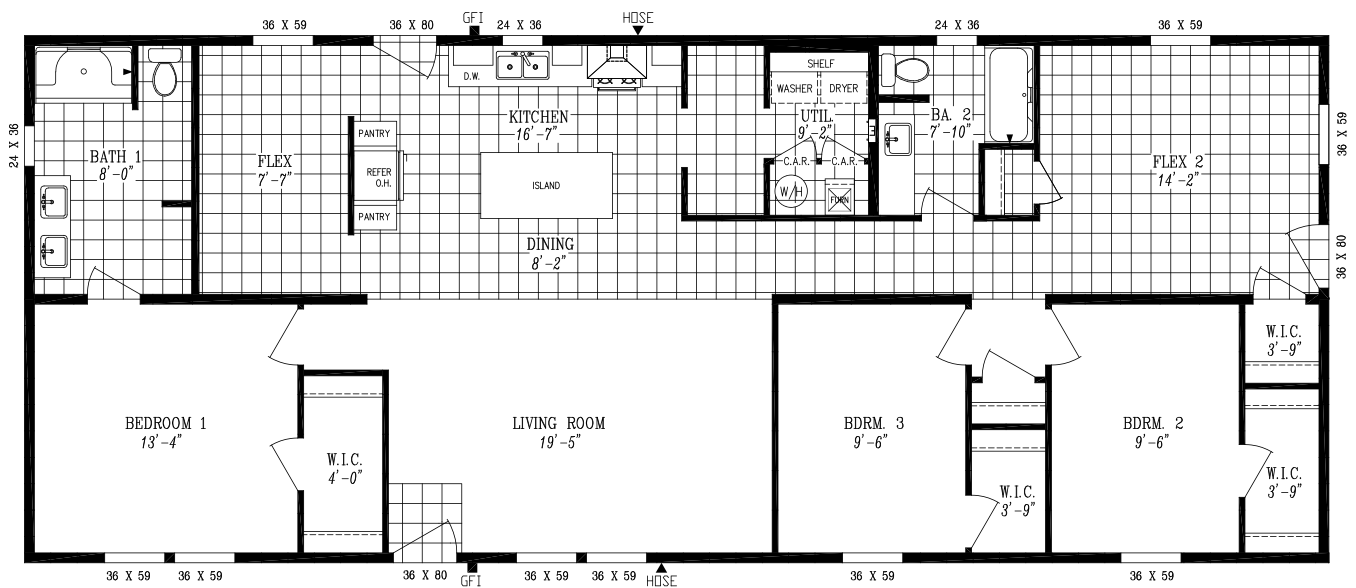

Rocket Man

26' 8" x 66' | 1,760 sq. ft. | 3 Bed 2 Bath

- 8' Tall Flat Ceilings
- LP® SmartSide® Panel Siding with 5/50 Year Limited Warranty
- Weather Resistant House Wrap Under Siding
- Sherwin Williams Paint - Interior and Exterior
- Tape and Texture with Square Corners
- 2" x 6" Exterior Walls
- ENERGY STAR® Rated Home
- Hardwood Cabinets (Featuring 42" Tall Overheads)
- 6" Recessed LED Lighting
- Ceiling Fan Prep in Living Room & Bedrooms
- Fiberglass Tubs and Showers