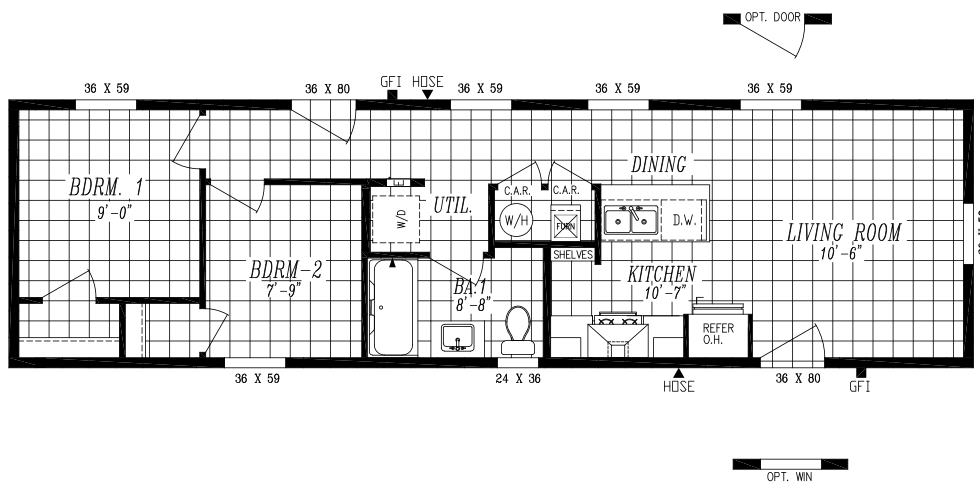

Satisfaction

13' 4" x 48' | 640 sq. ft. | 2 Bed 1 Bath

- 8' Tall Flat Ceilings
- LP® SmartSide® Panel Siding with 5/50 Year Limited Warranty
- Weather Resistant House Wrap Under Siding
- Sherwin Williams Paint - Interior and Exterior
- Tape and Texture with Square Corners
- 2" x 6" Exterior Walls
- ENERGY STAR® Rated Home
- Hardwood Cabinets (Featuring 42" Tall Overheads)
- 6" Recessed LED Lighting
- Ceiling Fan Prep in Living Room & Bedrooms
- Fiberglass Tubs and Showers
- Stainless Steel Appliances (Featuring 18' Top Freezer)
- Pfister® Faucets Throughout (Featuring Stainless Pull Down in Kitchen)
- 36" Stainless Steel European Range Hood
- Congoleum LUX Vinyl Flooring
- Shaw® 25 oz. Stain Resistant Carpet
- Kwikset® Door Hardware (Featuring Thumbblatch Front Door)
- Craftsman Style Front Door & 9 Lite Rear Door
- Architectural Shingles w/ Limited Lifetime Warranty
- ecobee® Smart Thermostat
- Carrier SmartComfort® Electric Furnace