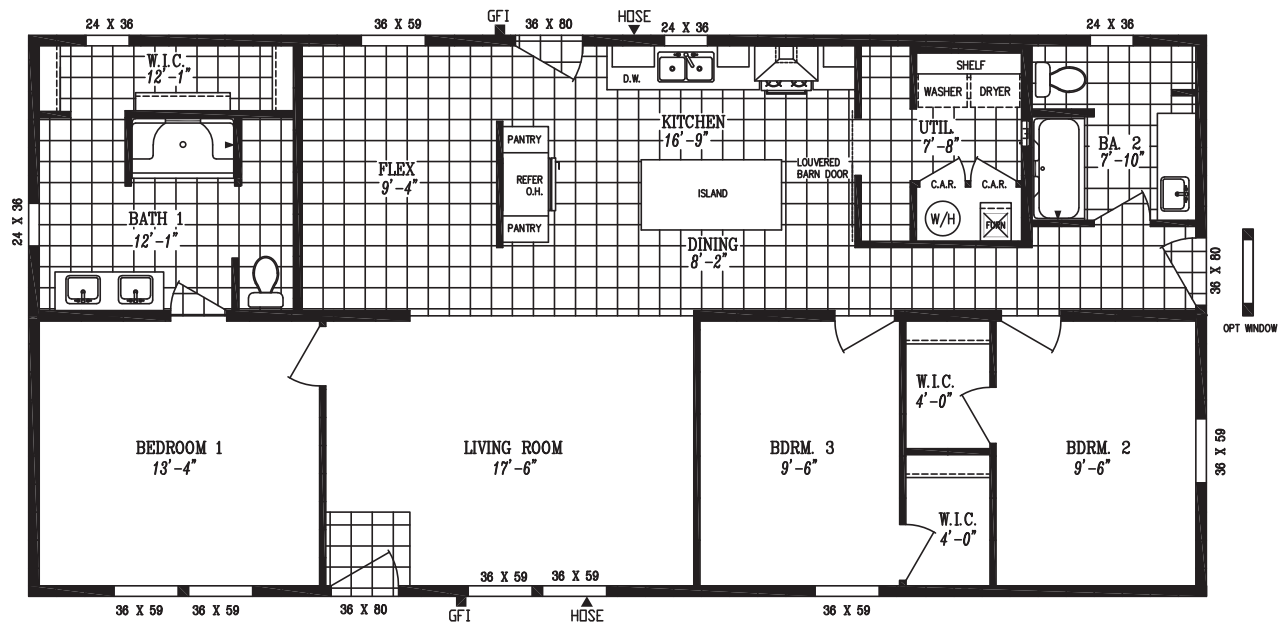

Shout

26' 8" x 56' | 1,493 sq. ft. | 3 Bed 2 Bath

- 8' Tall Flat Ceilings
- LP® SmartSide® Panel Siding with 5/50 Year Limited Warranty
- Weather Resistant House Wrap Under Siding
- Sherwin Williams Paint - Interior and Exterior
- Tape and Texture with Square Corners
- 2" x 6" Exterior Walls
- ENERGY STAR® Rated Home
- Hardwood Cabinets (Featuring 42" Tall Overheads)
- 6" Recessed LED Lighting
- Ceiling Fan Prep in Living Room & Bedrooms
- Fiberglass Tubs and Showers