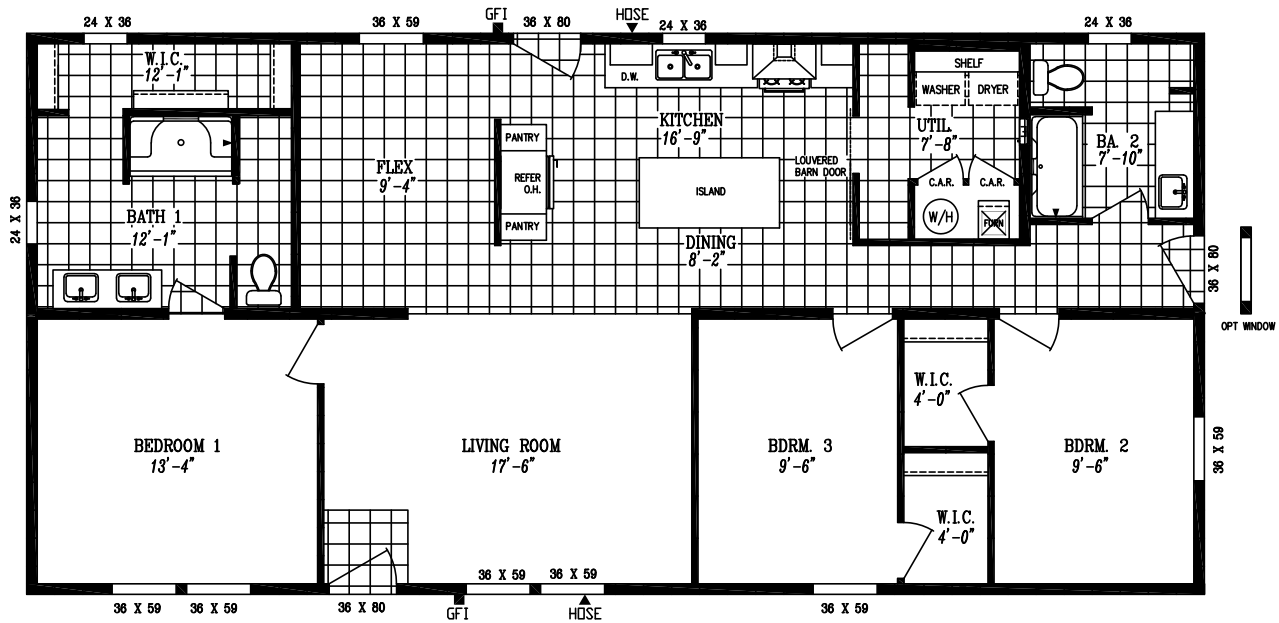

## Shout

26' 8" x 56' | 1,493 sq. ft. | 3 Bed 2 Bath

- 8' Tall Flat Ceilings
- LP® SmartSide® Panel Siding with 5/50 Year Limited Warranty
- Weather Resistant House Wrap Under Siding
- Sherwin Williams Paint - Interior and Exterior
- Tape and Texture with Square Corners
- 2" x 6" Exterior Walls
- ENERGY STAR® Rated Home
- Hardwood Cabinets (Featuring 42" Tall Overheads)
- 6" Recessed LED Lighting
- Ceiling Fan Prep in Living Room & Bedrooms
- Fiberglass Tubs and Showers
- Stainless Steel Appliances (Featuring 18' Top Freezer)
- Pfister® Faucets Throughout (Featuring Stainless Pull Down in Kitchen)
- 36" Stainless Steel European Range Hood
- Congoleum LUX Vinyl Flooring
- Shaw® 25 oz. Stain Resistant Carpet
- Kwikset® Door Hardware (Featuring Thumbblatch Front Door)
- Craftsman Style Front Door & 9 Lite Rear Door
- Architectural Shingles w/ Limited Lifetime Warranty
- ecobee® Smart Thermostat
- Carrier SmartComfort® Electric Furnace