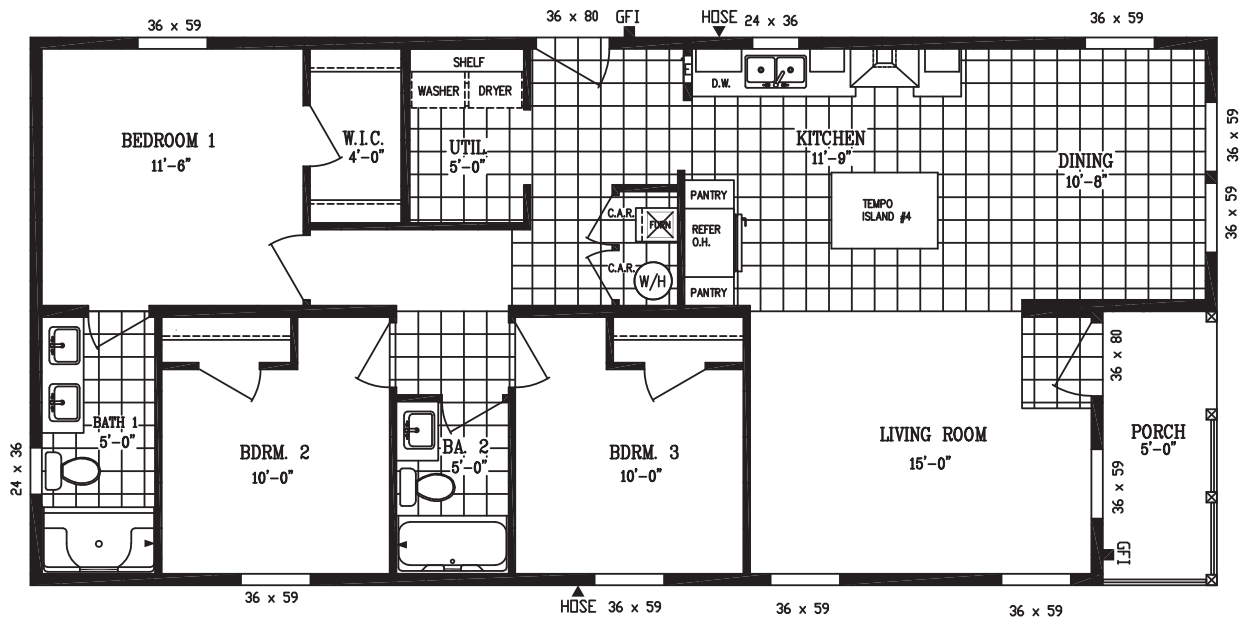

## Stand By Me

24' x 52' / 46' | 1,176 sq. ft. | 3 Bed 2 Bath

- 8' Tall Flat Ceilings
- LP® SmartSide® Panel Siding with 5/50 Year Limited Warranty
- Weather Resistant House Wrap Under Siding
- Sherwin Williams Paint - Interior and Exterior
- Tape and Texture with Square Corners
- 2" x 6" Exterior Walls
- ENERGY STAR® Rated Home
- Hardwood Cabinets (Featuring 42" Tall Overheads)
- 6" Recessed LED Lighting
- Ceiling Fan Prep in Living Room & Bedrooms
- Fiberglass Tubs and Showers