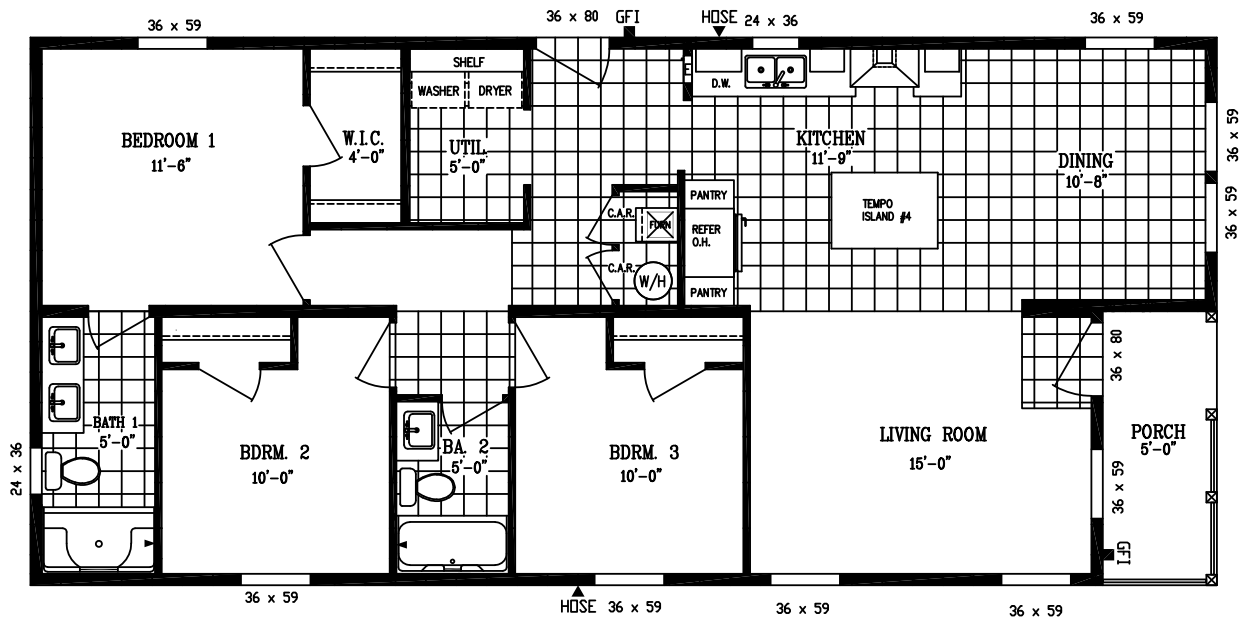

Stand By Me

24' x 52' / 46' | 1,176 sq. ft. | 3 Bed 2 Bath

- 8' Tall Flat Ceilings
- LP® SmartSide® Panel Siding with 5/50 Year Limited Warranty
- Weather Resistant House Wrap Under Siding
- Sherwin Williams Paint - Interior and Exterior
- Tape and Texture with Square Corners
- 2" x 6" Exterior Walls
- ENERGY STAR® Rated Home
- Hardwood Cabinets (Featuring 42" Tall Overheads)
- 6" Recessed LED Lighting
- Ceiling Fan Prep in Living Room & Bedrooms
- Fiberglass Tubs and Showers
- Stainless Steel Appliances (Featuring 18' Top Freezer)
- Pfister® Faucets Throughout (Featuring Stainless Pull Down in Kitchen)
- 36" Stainless Steel European Range Hood
- Congoleum LUX Vinyl Flooring
- Shaw® 25 oz. Stain Resistant Carpet
- Kwikset® Door Hardware (Featuring Thumbblatch Front Door)
- Craftsman Style Front Door & 9 Lite Rear Door
- Architectural Shingles w/ Limited Lifetime Warranty
- ecobee® Smart Thermostat
- Carrier SmartComfort® Electric Furnace