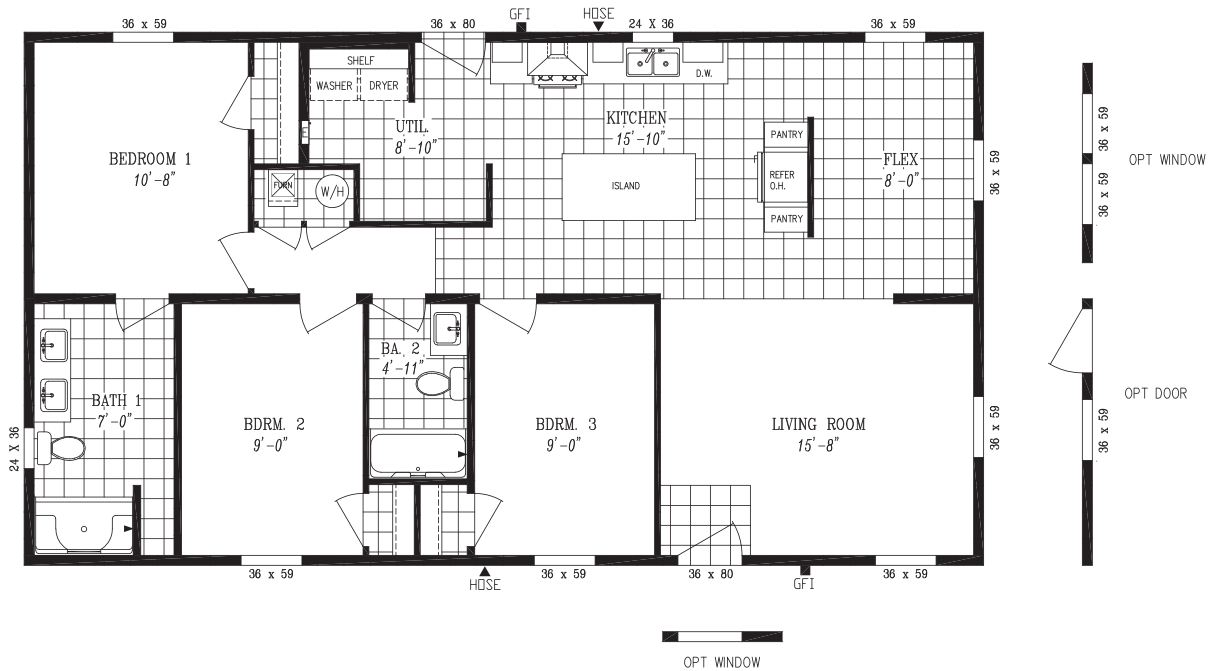

Under Pressure

26' 8" x 48' | 1,280 sq. ft. | 3 Bed 2 Bath

- 8' Tall Flat Ceilings
- LP® SmartSide® Panel Siding with 5/50 Year Limited Warranty
- Weather Resistant House Wrap Under Siding
- Sherwin Williams Paint - Interior and Exterior
- Tape and Texture with Square Corners
- 2" x 6" Exterior Walls
- ENERGY STAR® Rated Home
- Hardwood Cabinets (Featuring 42" Tall Overheads)
- 6" Recessed LED Lighting
- Ceiling Fan Prep in Living Room & Bedrooms
- Fiberglass Tubs and Showers