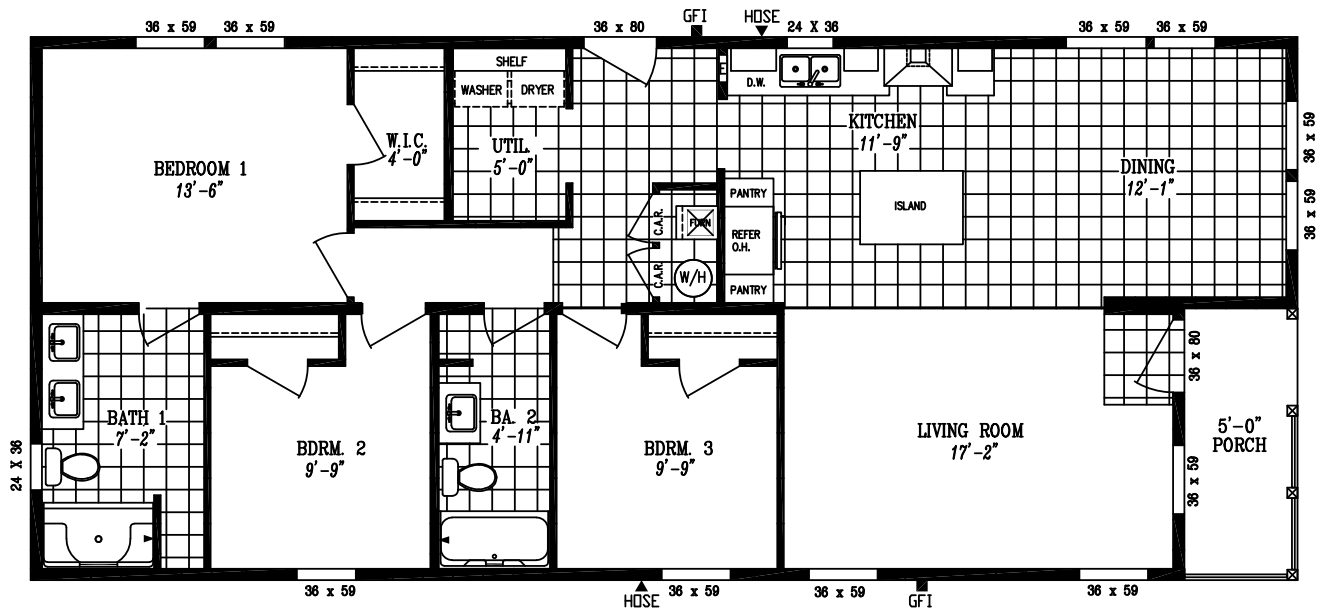

Whole Lotta Love

24' x 56' / 50' | 1,272 sq. ft. | 3 Bed 2 Bath

- 8' Tall Flat Ceilings
- LP® SmartSide® Panel Siding with 5/50 Year Limited Warranty
- Weather Resistant House Wrap Under Siding
- Sherwin Williams Paint - Interior and Exterior
- Tape and Texture with Square Corners
- 2" x 6" Exterior Walls
- ENERGY STAR® Rated Home
- Hardwood Cabinets (Featuring 42" Tall Overheads)
- 6" Recessed LED Lighting
- Ceiling Fan Prep in Living Room & Bedrooms
- Fiberglass Tubs and Showers