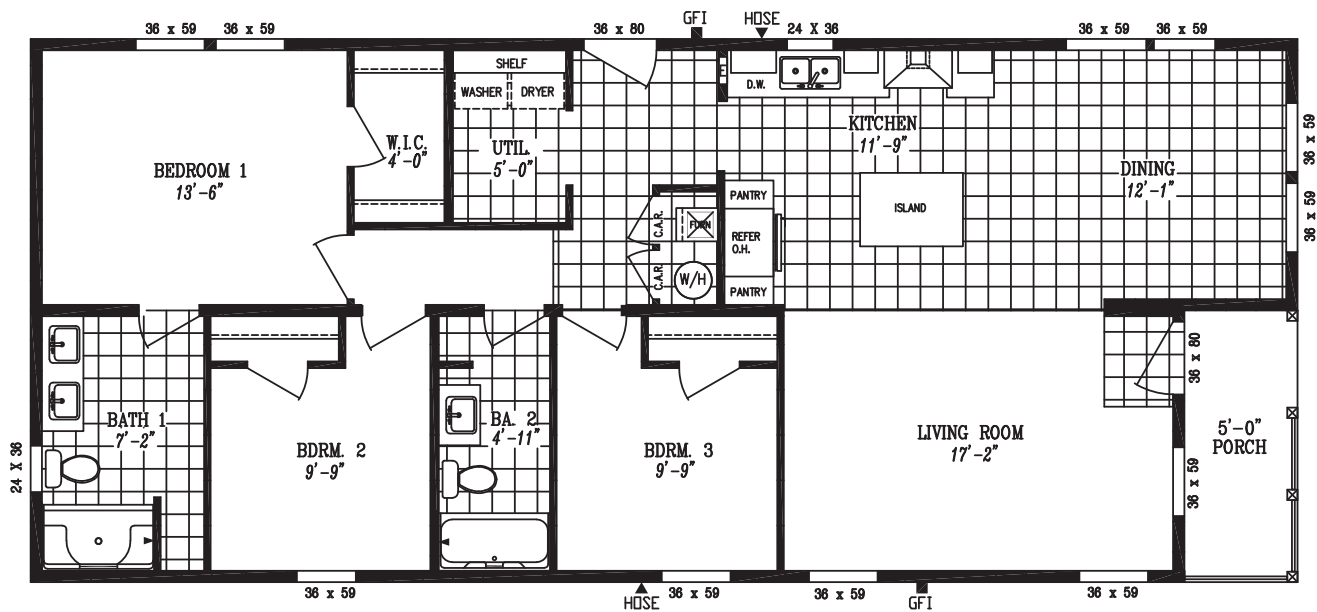

Whole Lotta Love

24' x 56' / 50' | 1,272 sq. ft. | 3 Bed 2 Bath

- 8' Tall Flat Ceilings
- LP® SmartSide® Panel Siding with 5/50 Year Limited Warranty
- Weather Resistant House Wrap Under Siding
- Sherwin Williams Paint - Interior and Exterior
- Tape and Texture with Square Corners
- 2" x 6" Exterior Walls
- ENERGY STAR® Rated Home
- Hardwood Cabinets (Featuring 42" Tall Overheads)
- 6" Recessed LED Lighting
- Ceiling Fan Prep in Living Room & Bedrooms
- Fiberglass Tubs and Showers