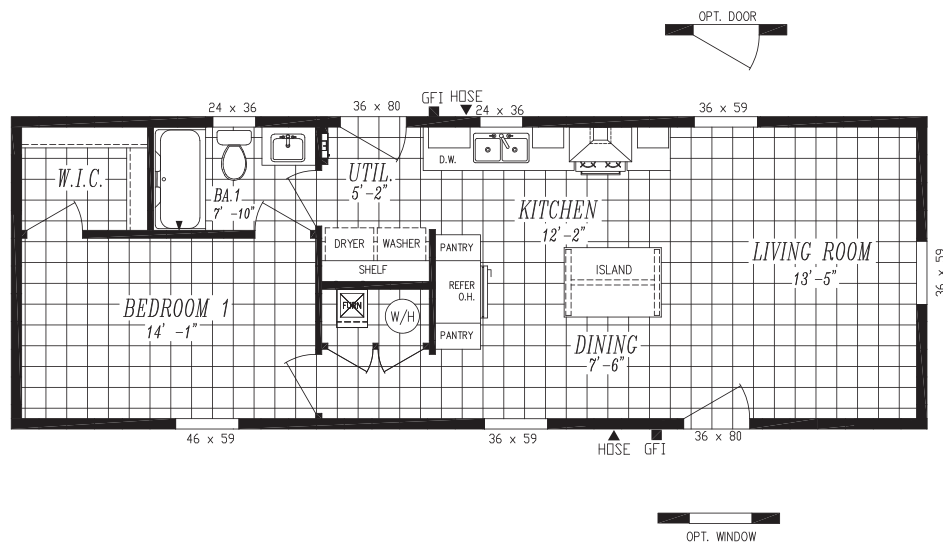

Yesterday

15' x 44' | 660 sq. ft. | 1 Bed 1 Bath

- 8' Tall Flat Ceilings
- LP® SmartSide® Panel Siding with 5/50 Year Limited Warranty
- Weather Resistant House Wrap Under Siding
- Sherwin Williams Paint - Interior and Exterior
- Tape and Texture with Square Corners
- 2" x 6" Exterior Walls
- ENERGY STAR® Rated Home
- Hardwood Cabinets (Featuring 42" Tall Overheads)
- 6" Recessed LED Lighting
- Ceiling Fan Prep in Living Room & Bedrooms
- Fiberglass Tubs and Showers