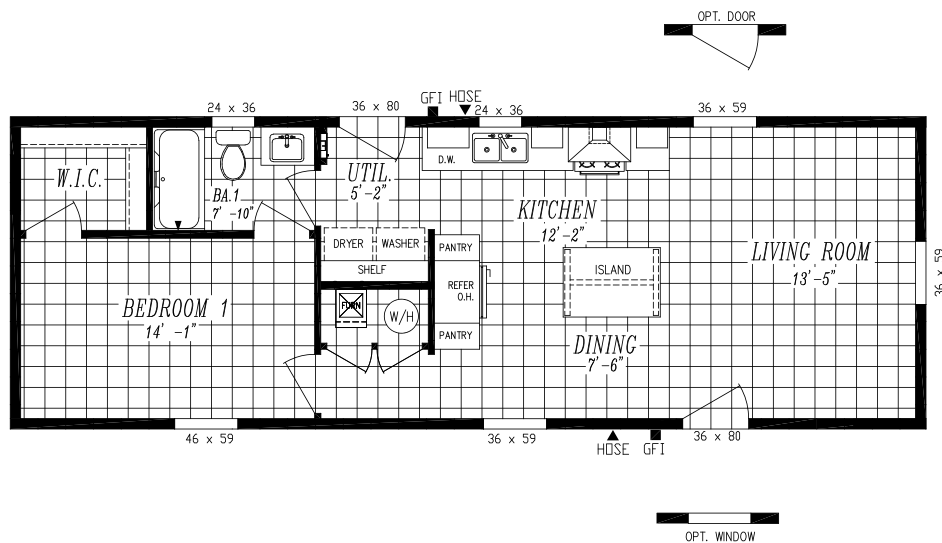

## Yesterday

15' x 44' | 660 sq. ft. | 1 Bed 1 Bath

- 8' Tall Flat Ceilings
- LP® SmartSide® Panel Siding with 5/50 Year Limited Warranty
- Weather Resistant House Wrap Under Siding
- Sherwin Williams Paint - Interior and Exterior
- Tape and Texture with Square Corners
- 2" x 6" Exterior Walls
- ENERGY STAR® Rated Home
- Hardwood Cabinets (Featuring 42" Tall Overheads)
- 6" Recessed LED Lighting
- Ceiling Fan Prep in Living Room & Bedrooms
- Fiberglass Tubs and Showers
- Stainless Steel Appliances (Featuring 18' Top Freezer)
- Pfister® Faucets Throughout (Featuring Stainless Pull Down in Kitchen)
- 36" Stainless Steel European Range Hood
- Congoleum LUX Vinyl Flooring
- Shaw® 25 oz. Stain Resistant Carpet
- Kwikset® Door Hardware (Featuring Thumbblatch Front Door)
- Craftsman Style Front Door & 9 Lite Rear Door
- Architectural Shingles w/ Limited Lifetime Warranty
- ecobee® Smart Thermostat
- Carrier SmartComfort® Electric Furnace