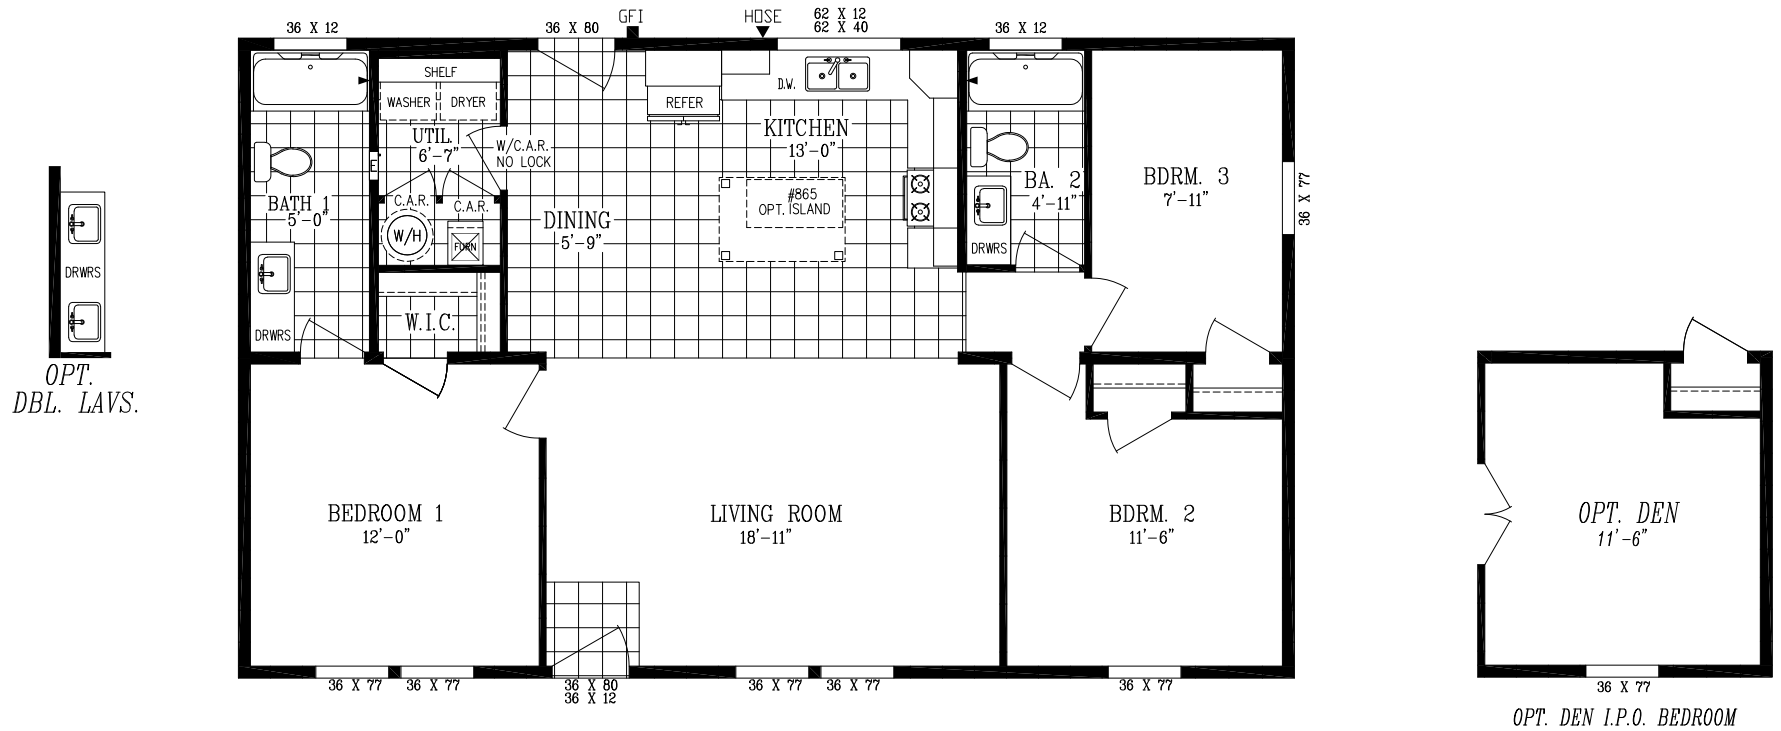

# COLUMBIA RIVER

"2015"

26'-8" x 44'-0"

APPROX. 1,173 SQ. FT.

OPT.  
DBL. LAVS.

OPT. DEN I.P.O. BEDROOM