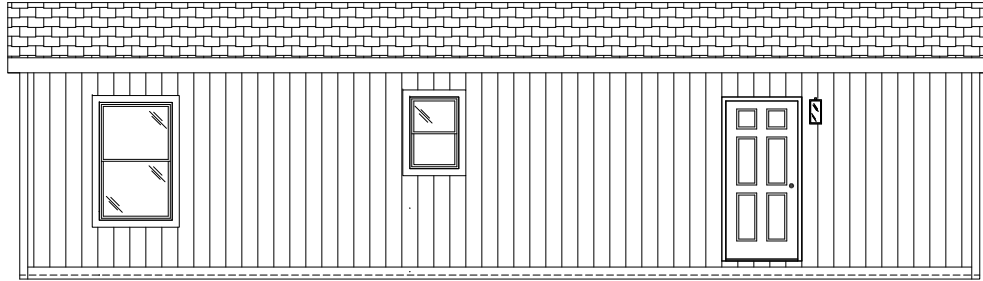

IMAGINE

5002

13'-4" x 40'-0"
APPROX. 533 SQ. FT.

FRONT SIDEWALL

REAR SIDEWALL

FRONT ENDWALL

BACK ENDWALL