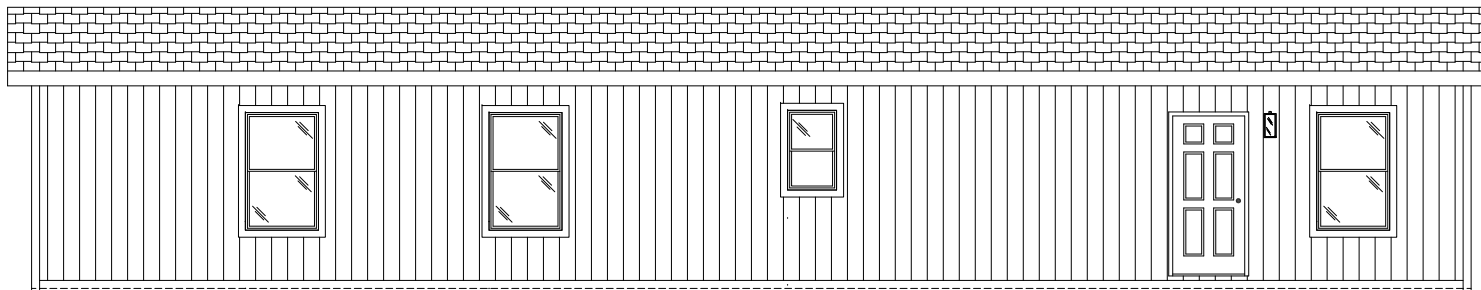

IMAGINE

5005

13'-4" x 60'-0"
APPROX. 800 SQ. FT.

FRONT SIDEWALL

REAR SIDEWALL

FRONT ENDWALL

REAR ENDWALL