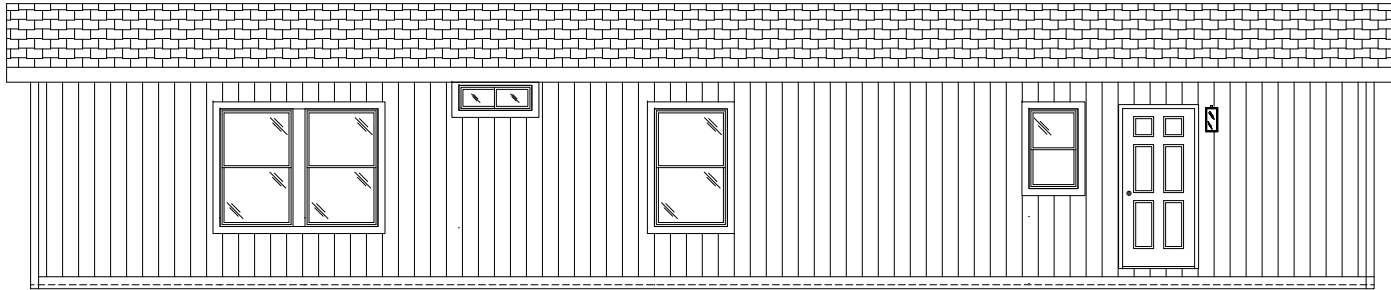

IMAGINE

5007

15'-0" x 56'-0"
APPROX. 840 SQ. FT.

FRONT SIDEWALL

REAR SIDEWALL

STD. FRONT ENDWALL

REAR ENDWALL