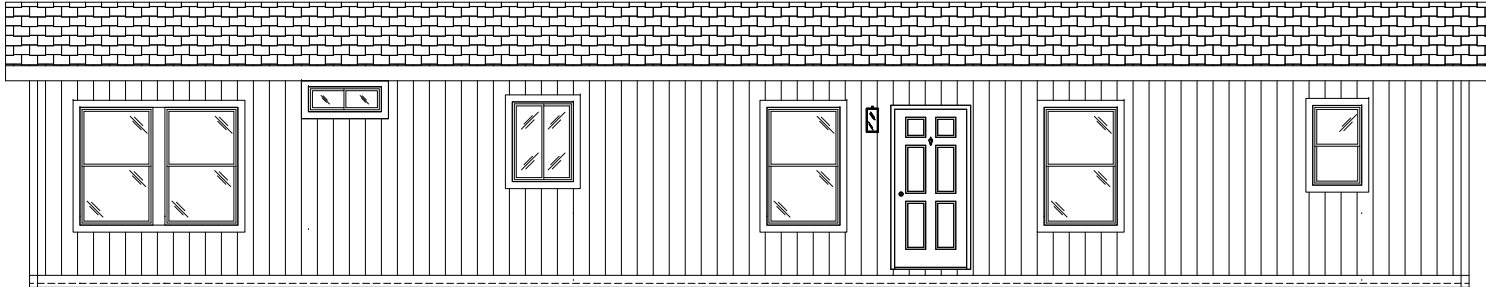

IMAGINE

5008

15'-0" x 60'-0"
APPROX. 900 SQ. FT.

FRONT SIDEWALL

REAR SIDEWALL

FRONT ENDWALL

REAR ENDWALL