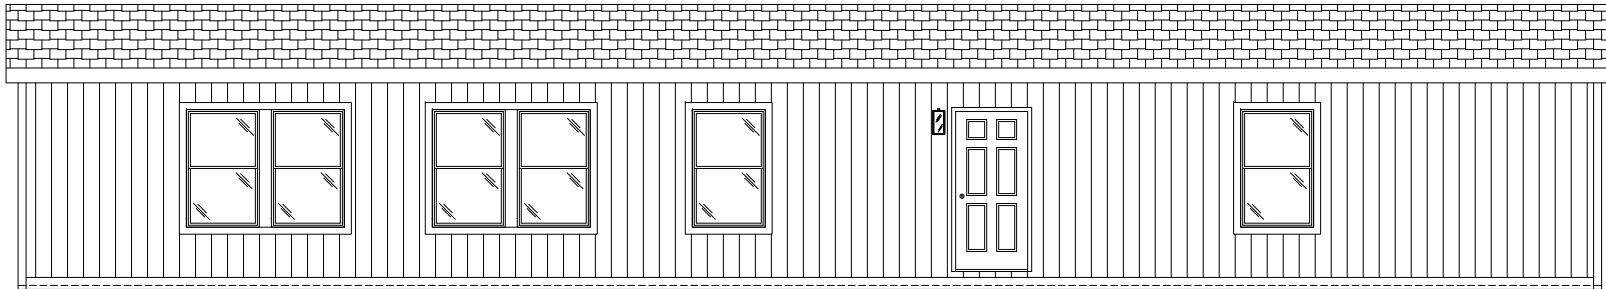

IMAGINE

5009

15'-0" x 66'-0"
APPROX. 990 SQ. FT.

FRONT SIDEWALL

REAR SIDEWALL

FRONT ENDWALL

REAR ENDWALL