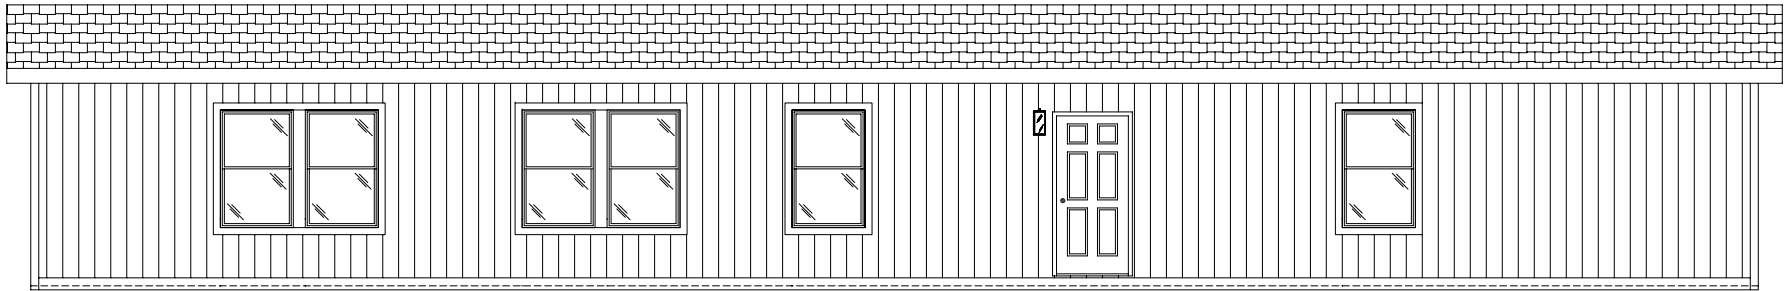

IMAGINE

5010

15'-0" x 72'-0"
APPROX. 1080 SQ. FT.

FRONT SIDEWALL

REAR SIDEWALL

FRONT ENDWALL

REAR ENDWALL